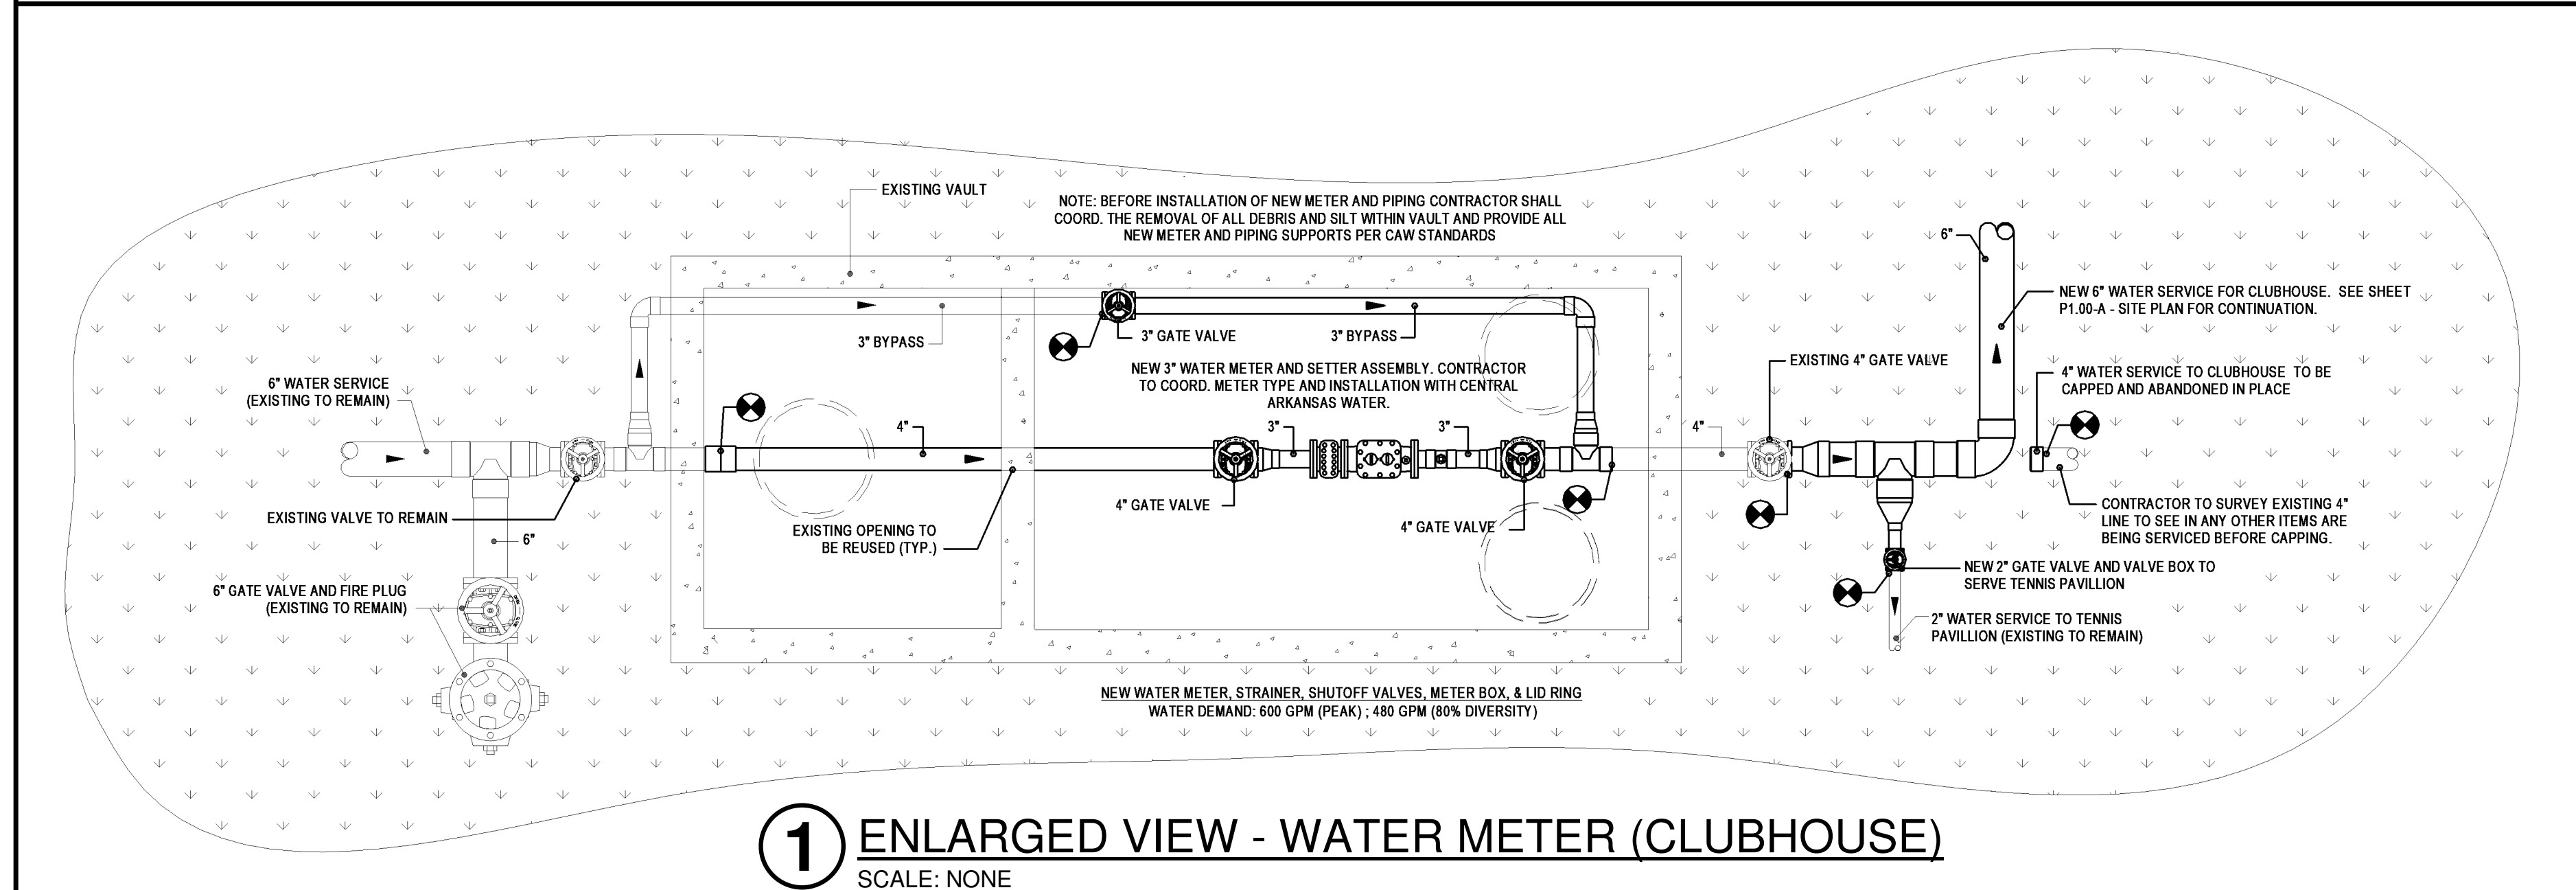

ADDITION AND RENOVATION TO PLEASANT VALLEY COUNTRY CLUB

CLUBHOUSE

1 PLEASANT VALLEY DRIVE
LITTLE ROCK, ARKANSAS 72212

REVISIONS		
1	RFP 03	01-04-24
2	ASI 11	11-17-23
3	RFI 08	03-05-24

PROJECT NO. 21075
DATE: June 21, 2023
PLUMBING DETAILS
P2.04-A