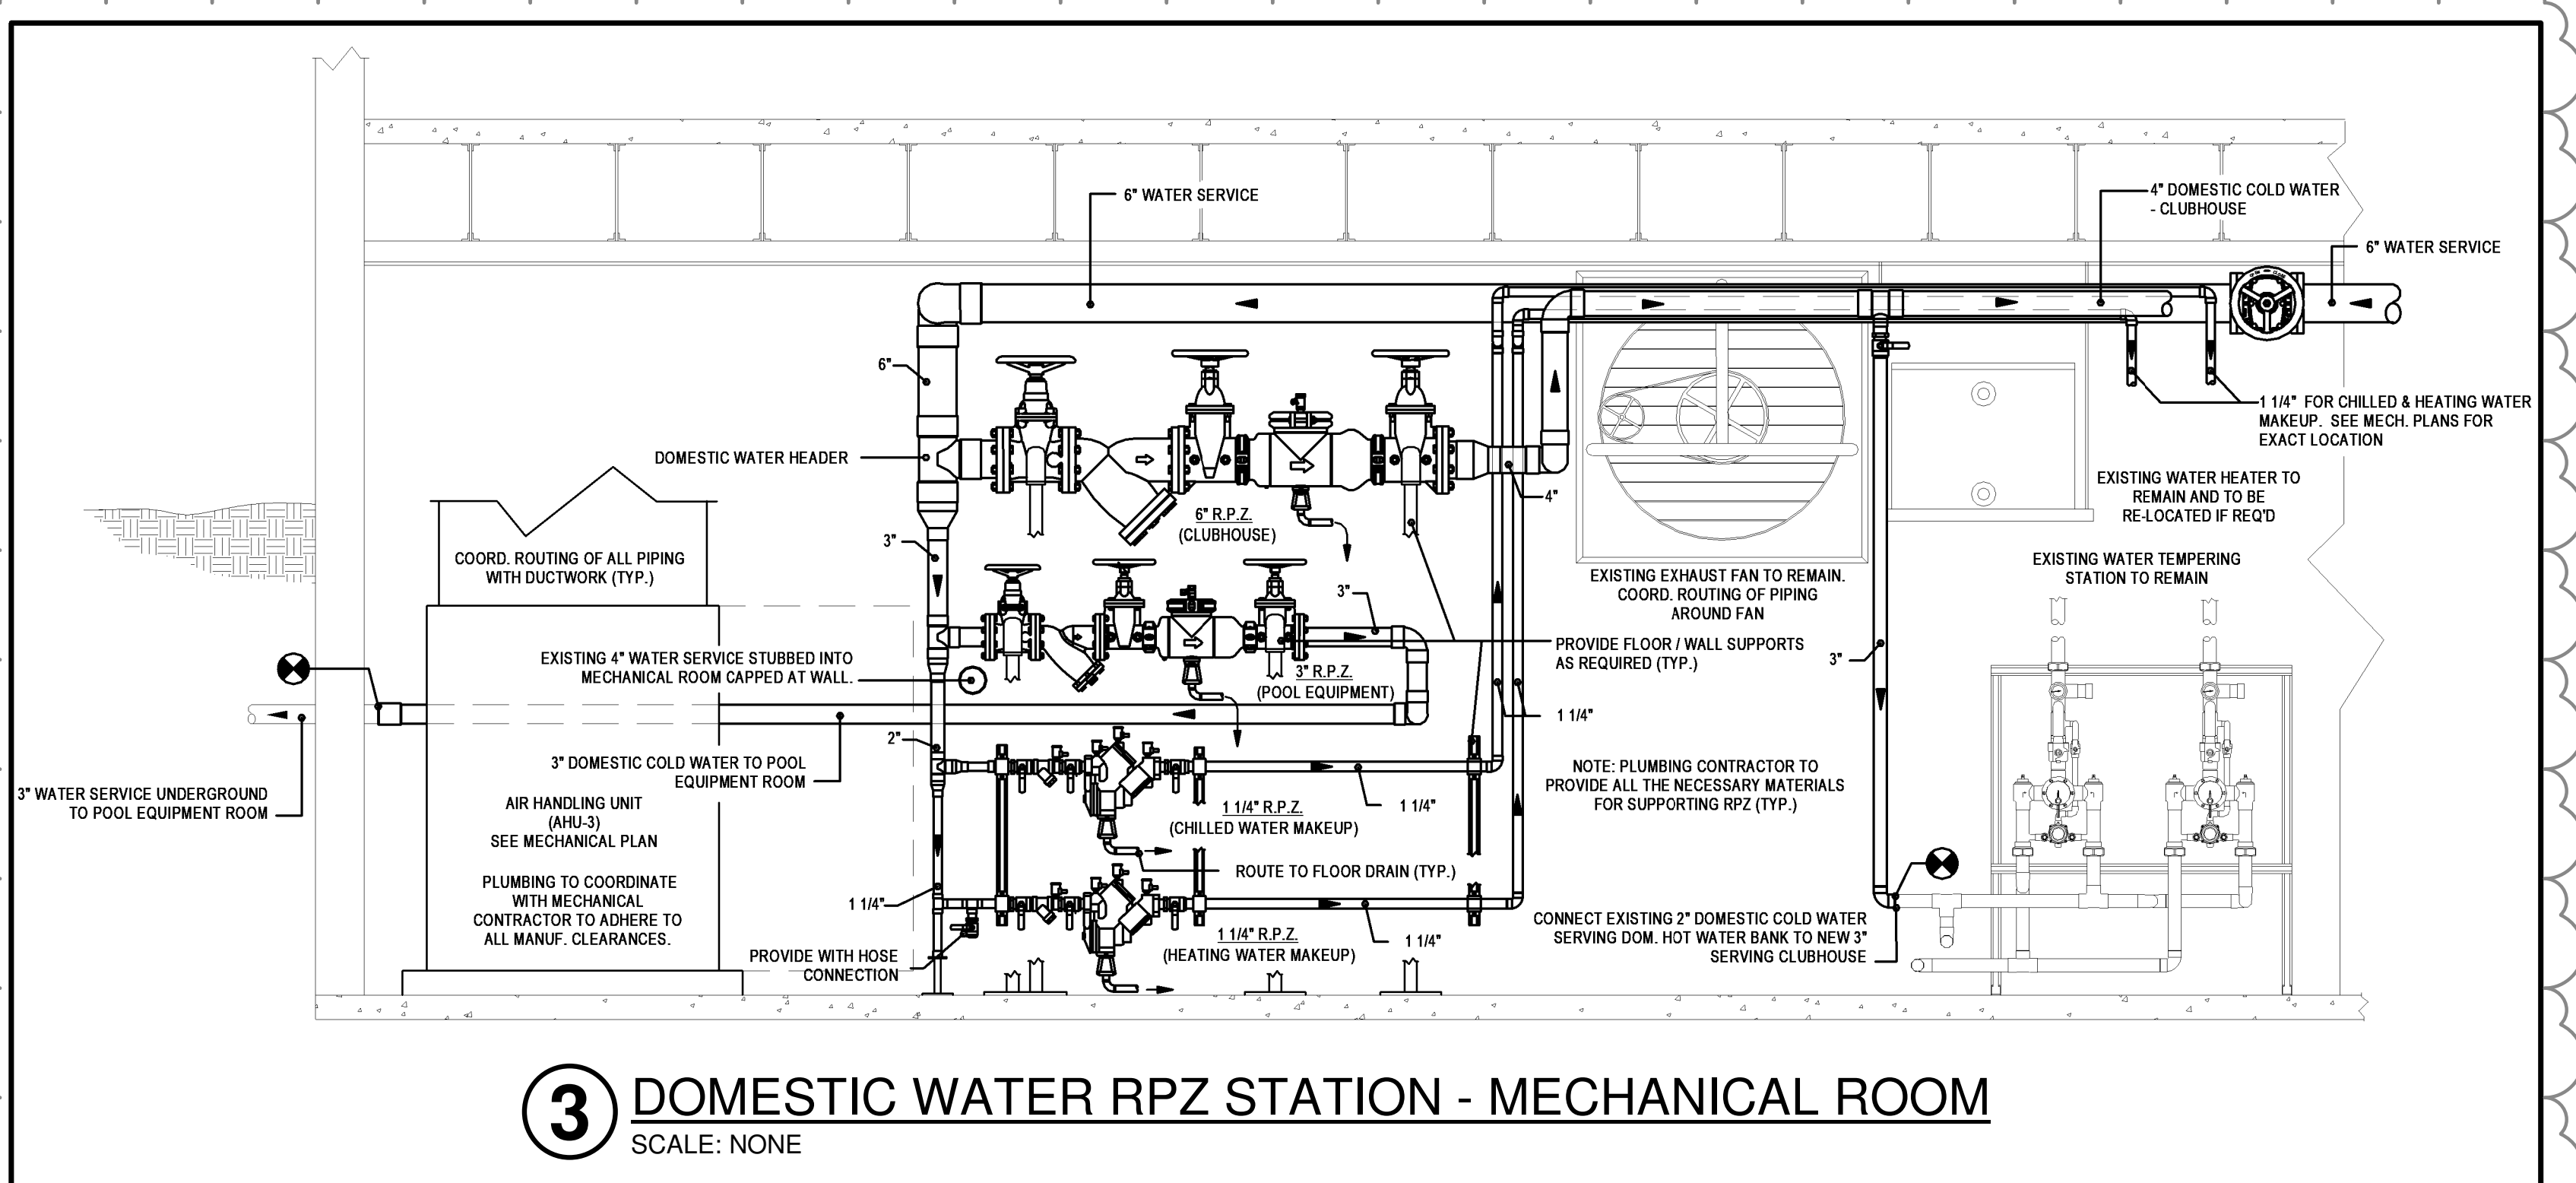

ADDITION AND RENOVATION TO PLEASANT VALLEY COUNTRY CLUB

CLUBHOUSE

1 PLEASANT VALLEY DRIVE
LITTLE ROCK, ARKANSAS 72212

REVISIONS		
1	RFP 03	01-04-24
2	ASI 11	11-17-23
3	RFI 08	03-05-24

PROJECT NO. 21075
DATE: June 21, 2023
PLUMBING DETAILS
P2.04-A