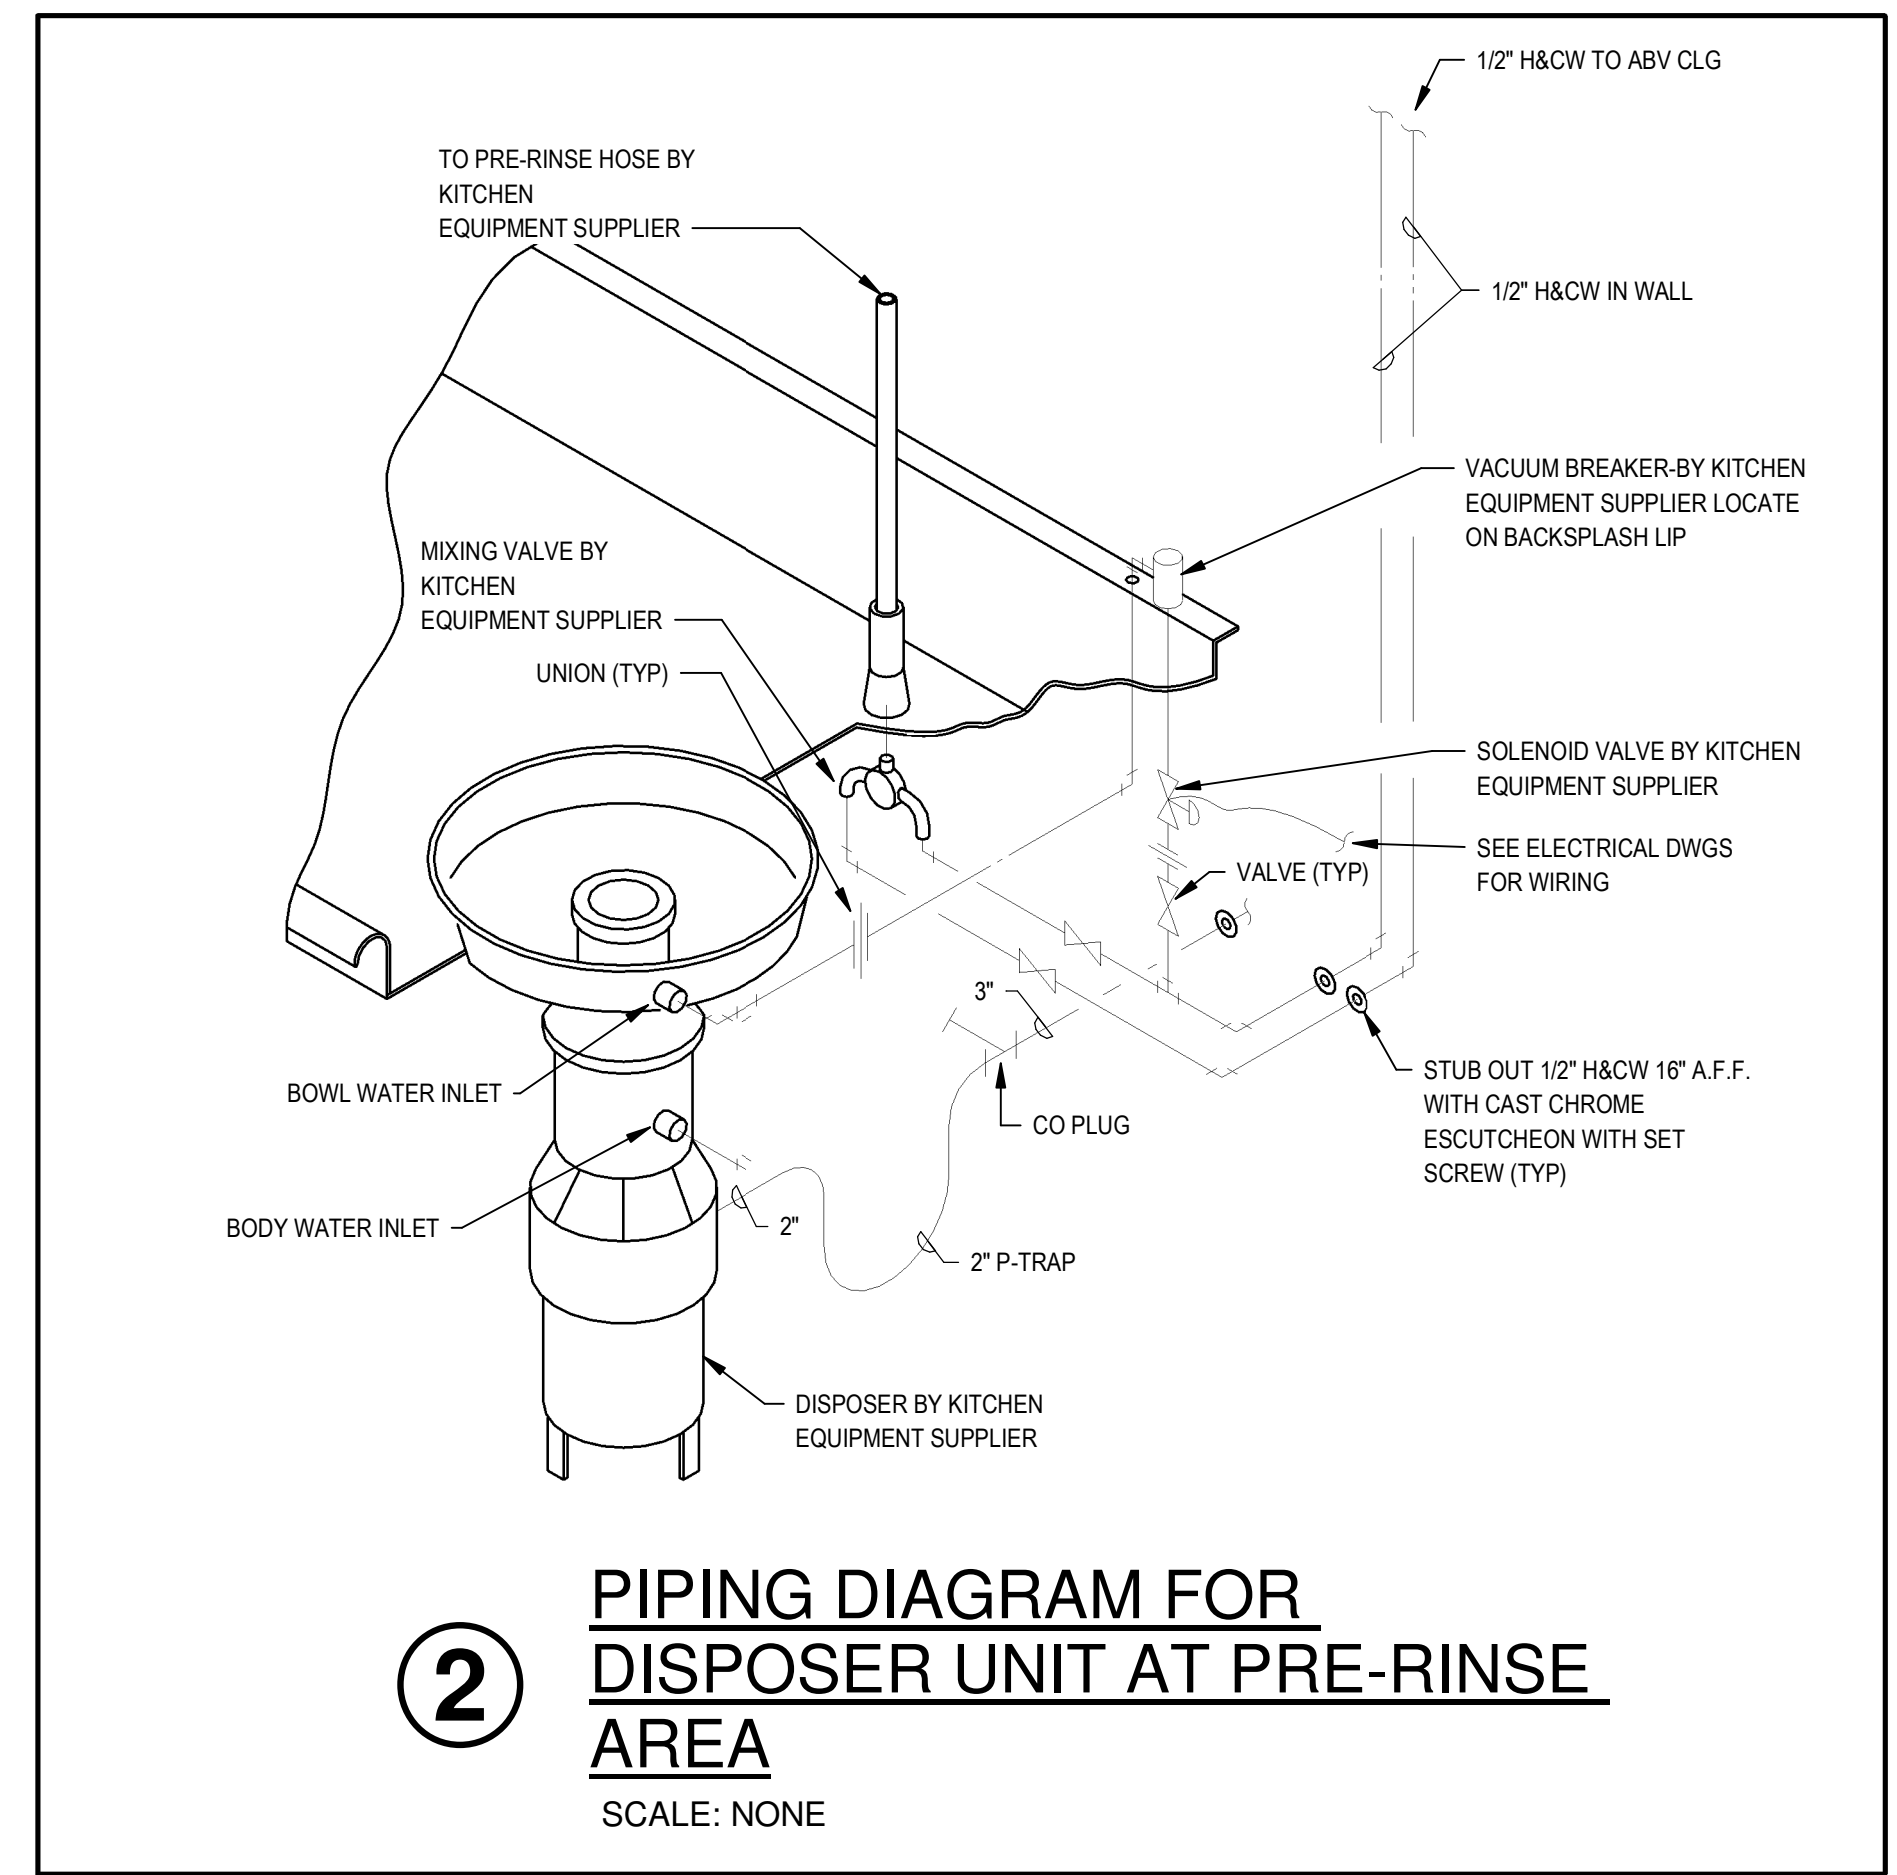

ADDITION AND RENOVATION TO PLEASANT VALLEY COUNTRY CLUB

CLUBHOUSE

1 PLEASANT VALLEY DRIVE
LITTLE ROCK, ARKANSAS 72212

REVISIONS		
1	RFP 03	01-04-24
2	ASI 11	11-17-23
3	RFI 08	03-05-24

PROJECT NO. 21075
DATE: June 21, 2023
PLUMBING DETAILS
P2.04-A