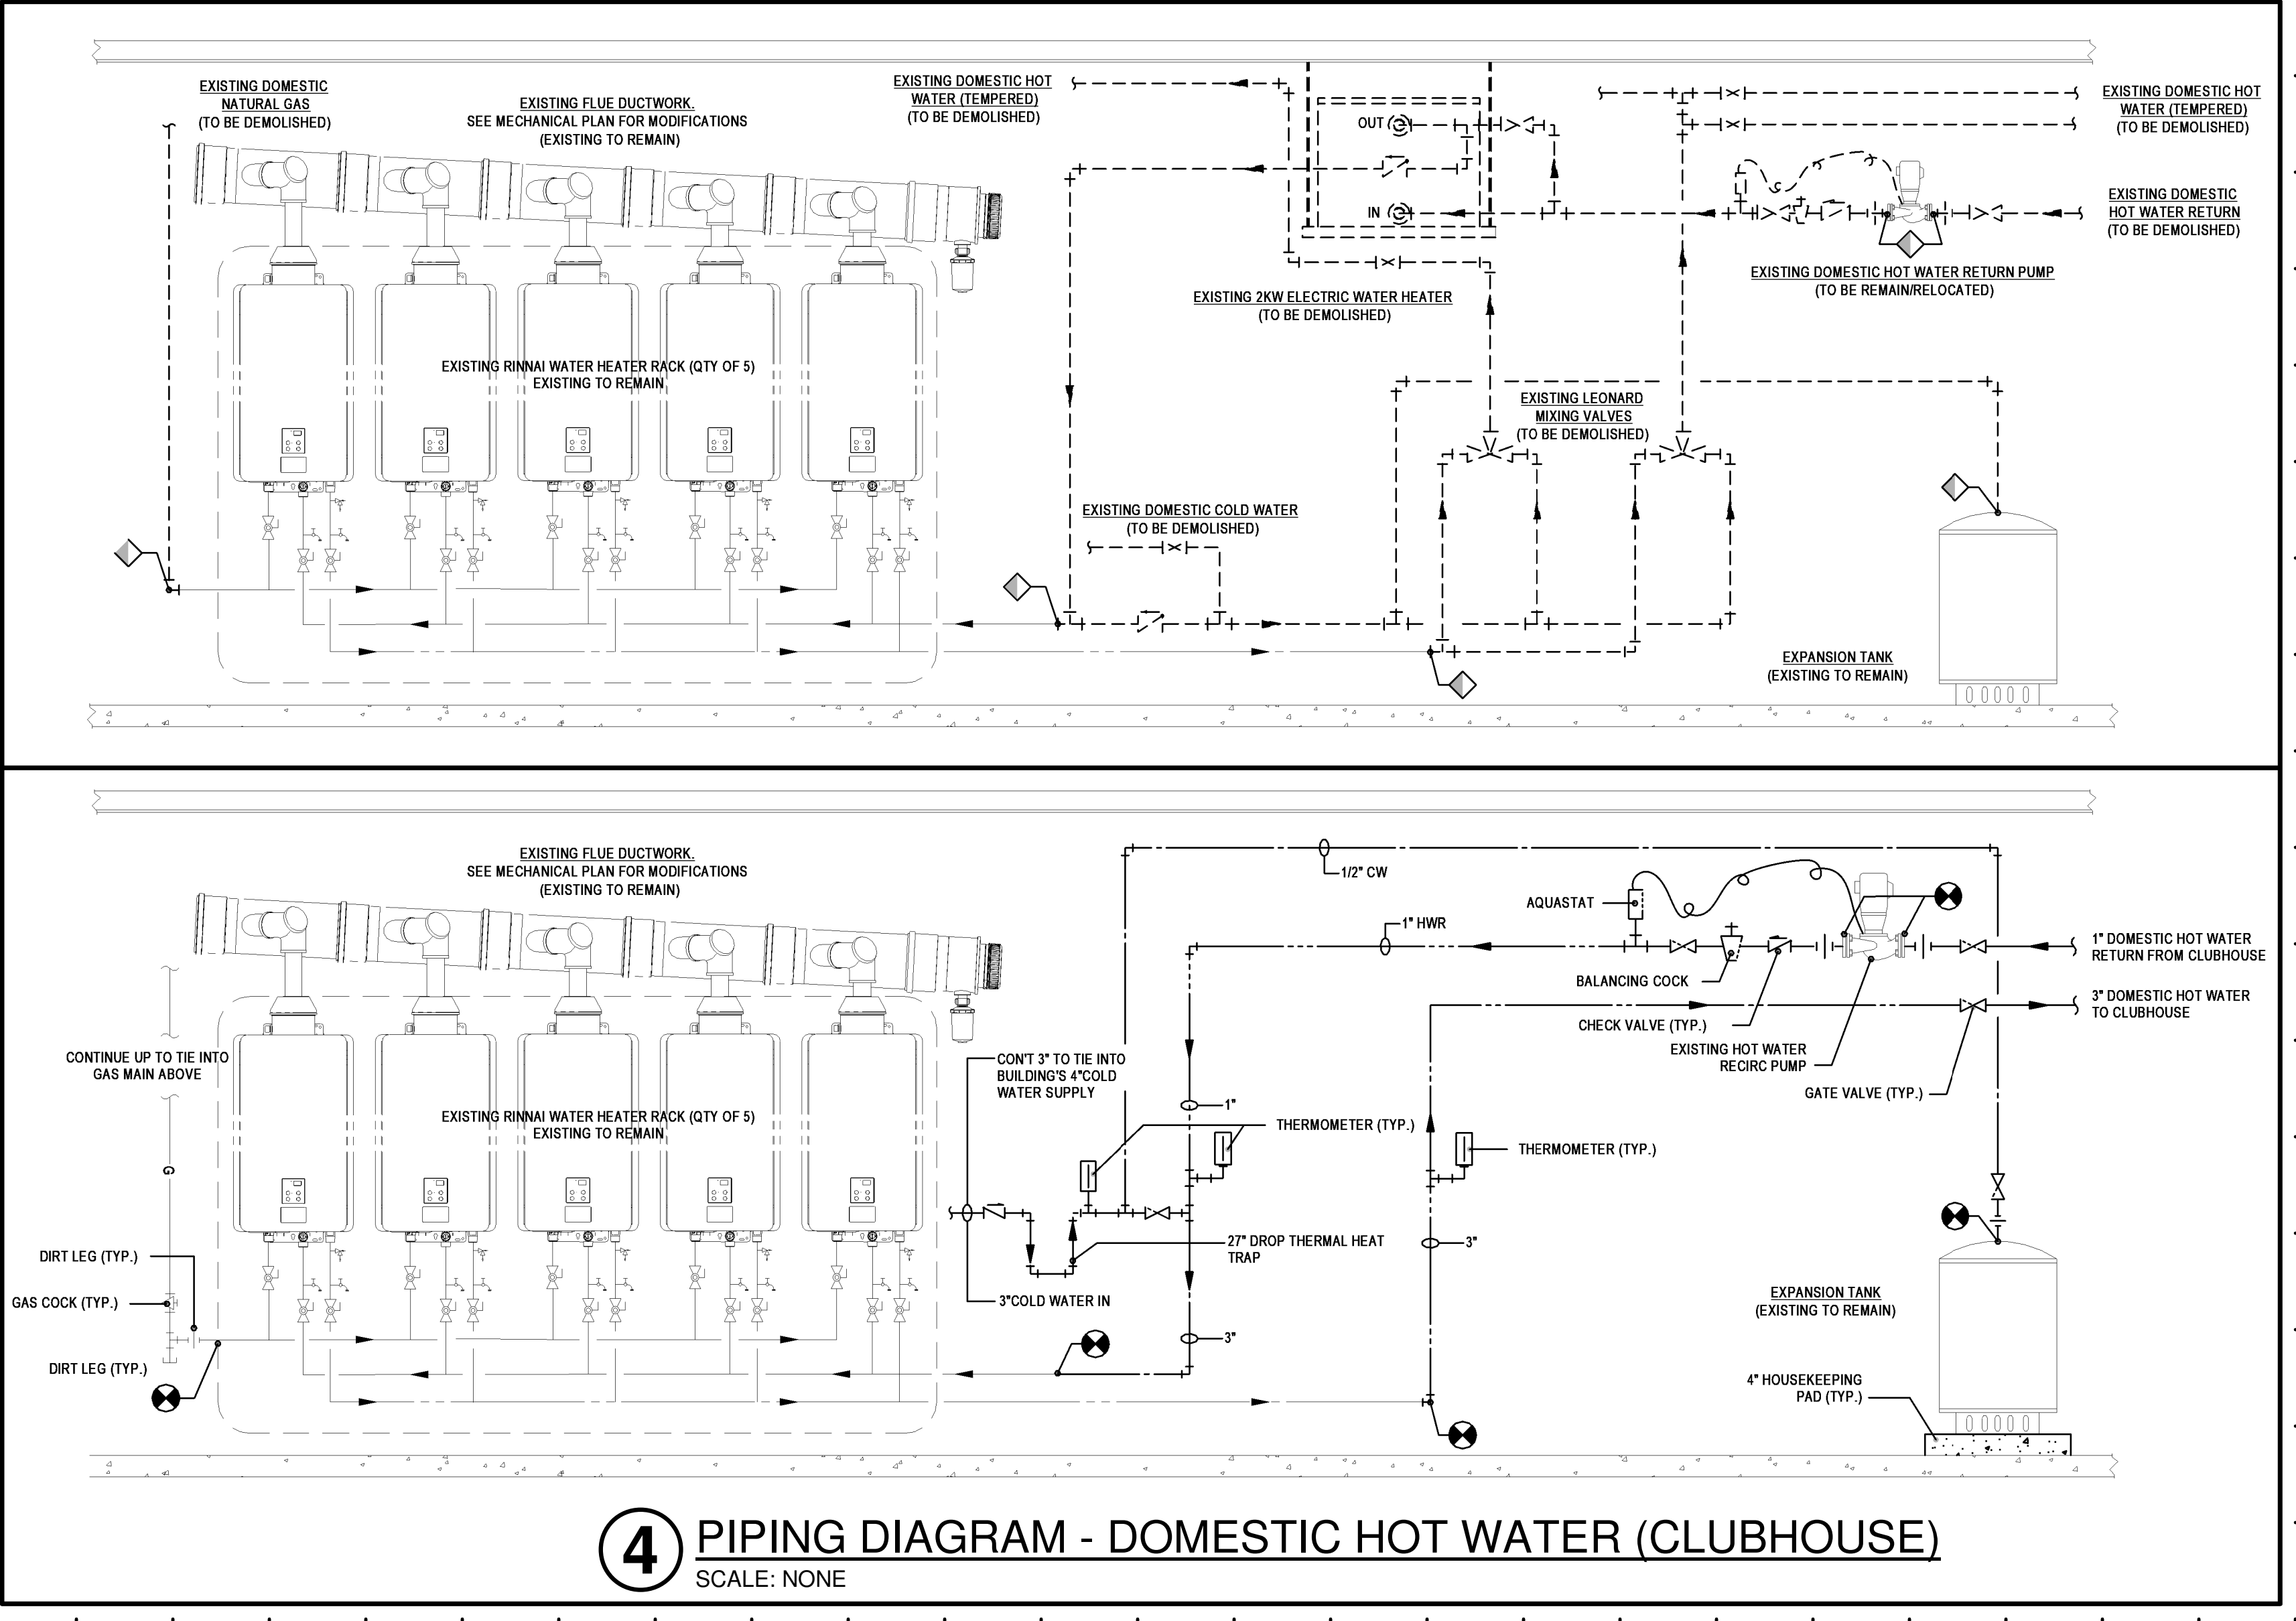

ADDITION AND RENOVATION TO PLEASANT VALLEY COUNTRY CLUB

CLUBHOUSE

1 PLEASANT VALLEY DRIVE
LITTLE ROCK, ARKANSAS 72212

REVISIONS		
1	RFP 03	01-04-24
2	ASI 11	11-17-23
3	RFI 08	03-05-24

PROJECT NO. 21075
DATE: June 21, 2023
PLUMBING DETAILS
P2.04-A