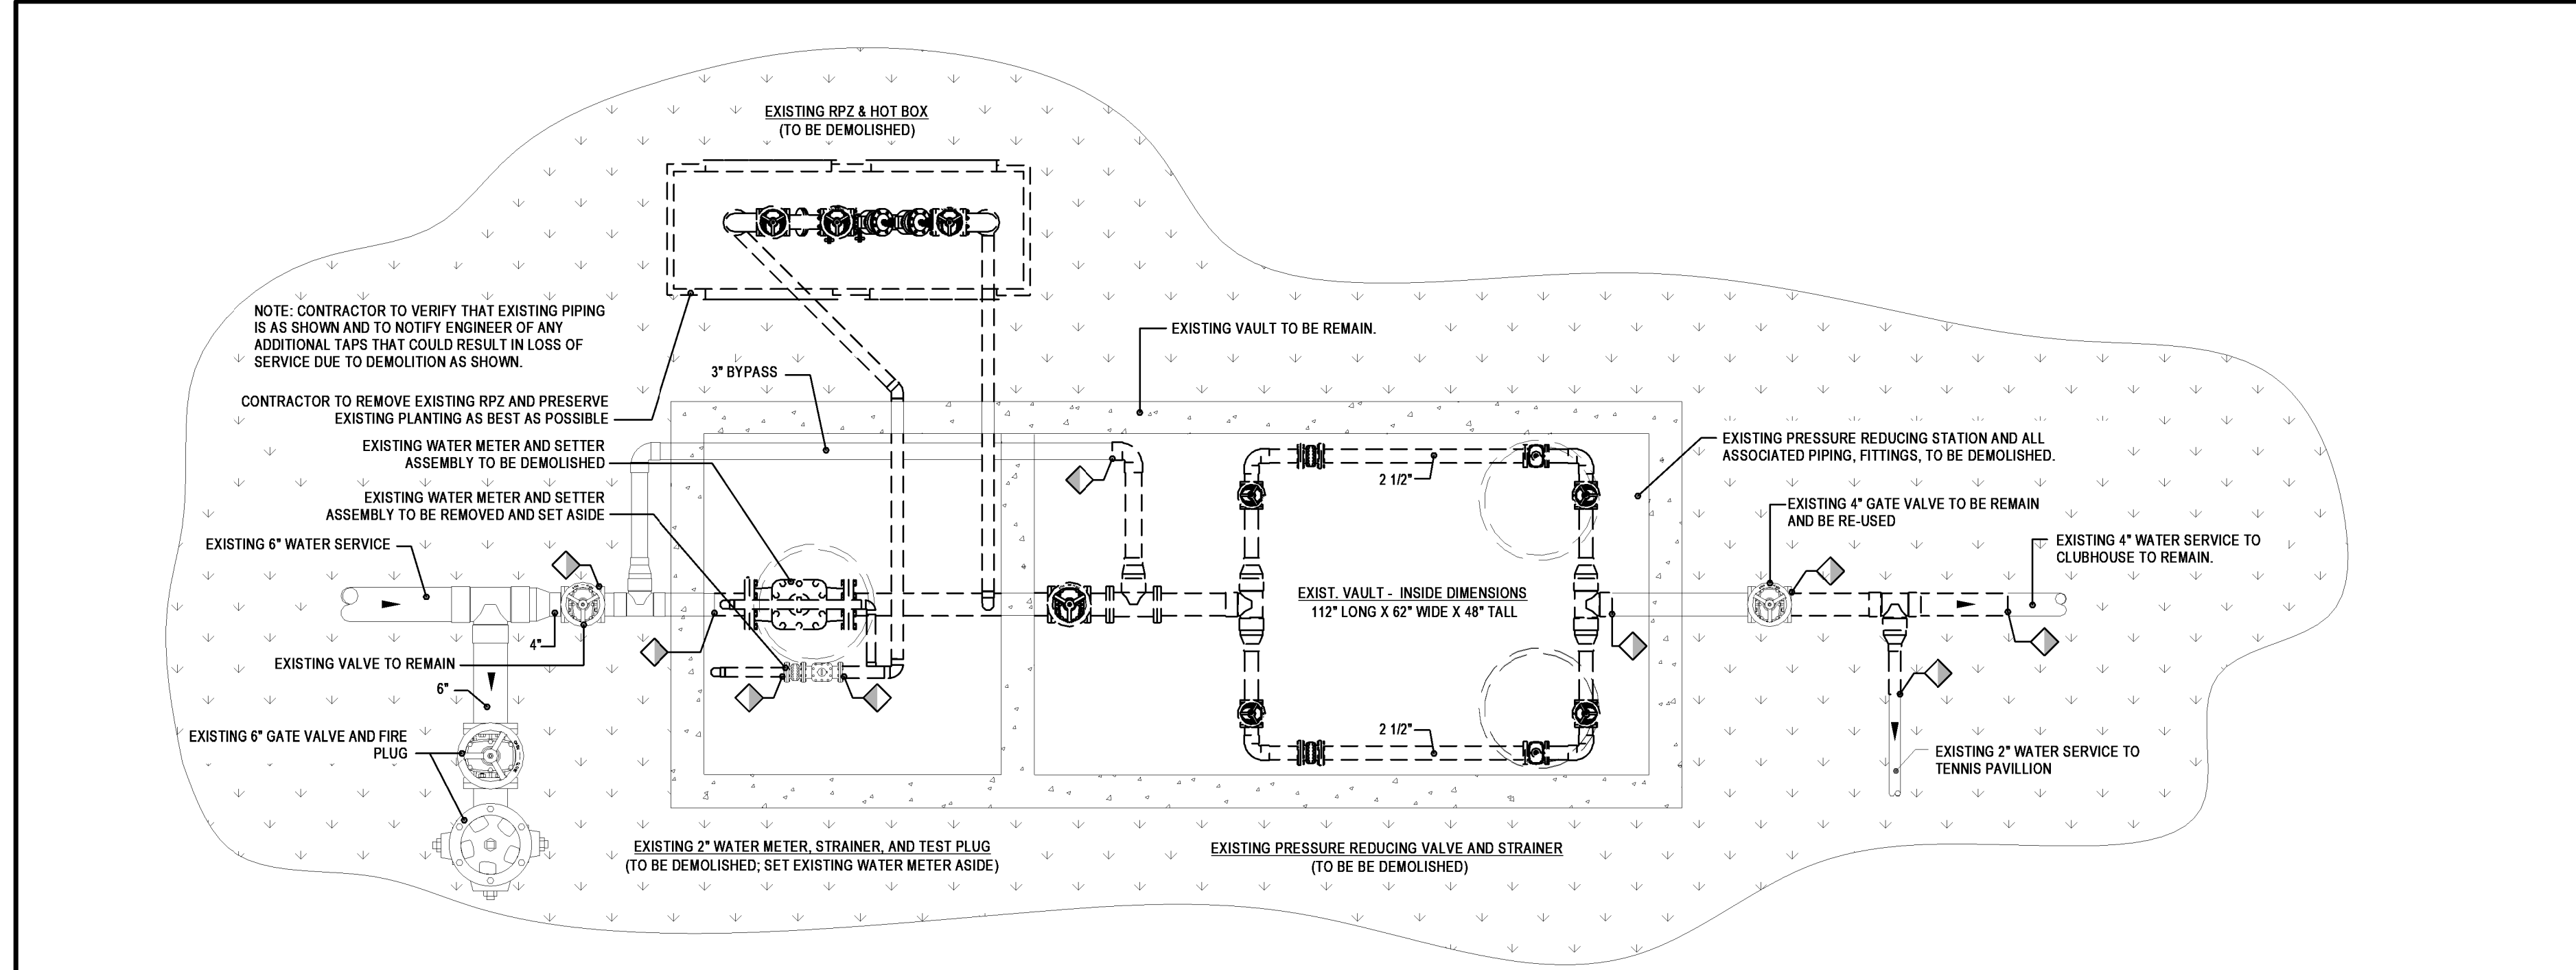

ADDITION AND RENOVATION TO PLEASANT VALLEY COUNTRY CLUB

CLUBHOUSE

1 PLEASANT VALLEY DRIVE
LITTLE ROCK, ARKANSAS 72212

REVISIONS		
1	RFP 03	01-04-24
2	ASI 11	11-17-23
3	RFI 08	03-05-24

PROJECT NO. 21075
DATE: June 21, 2023
PLUMBING DETAILS
P2.04-A