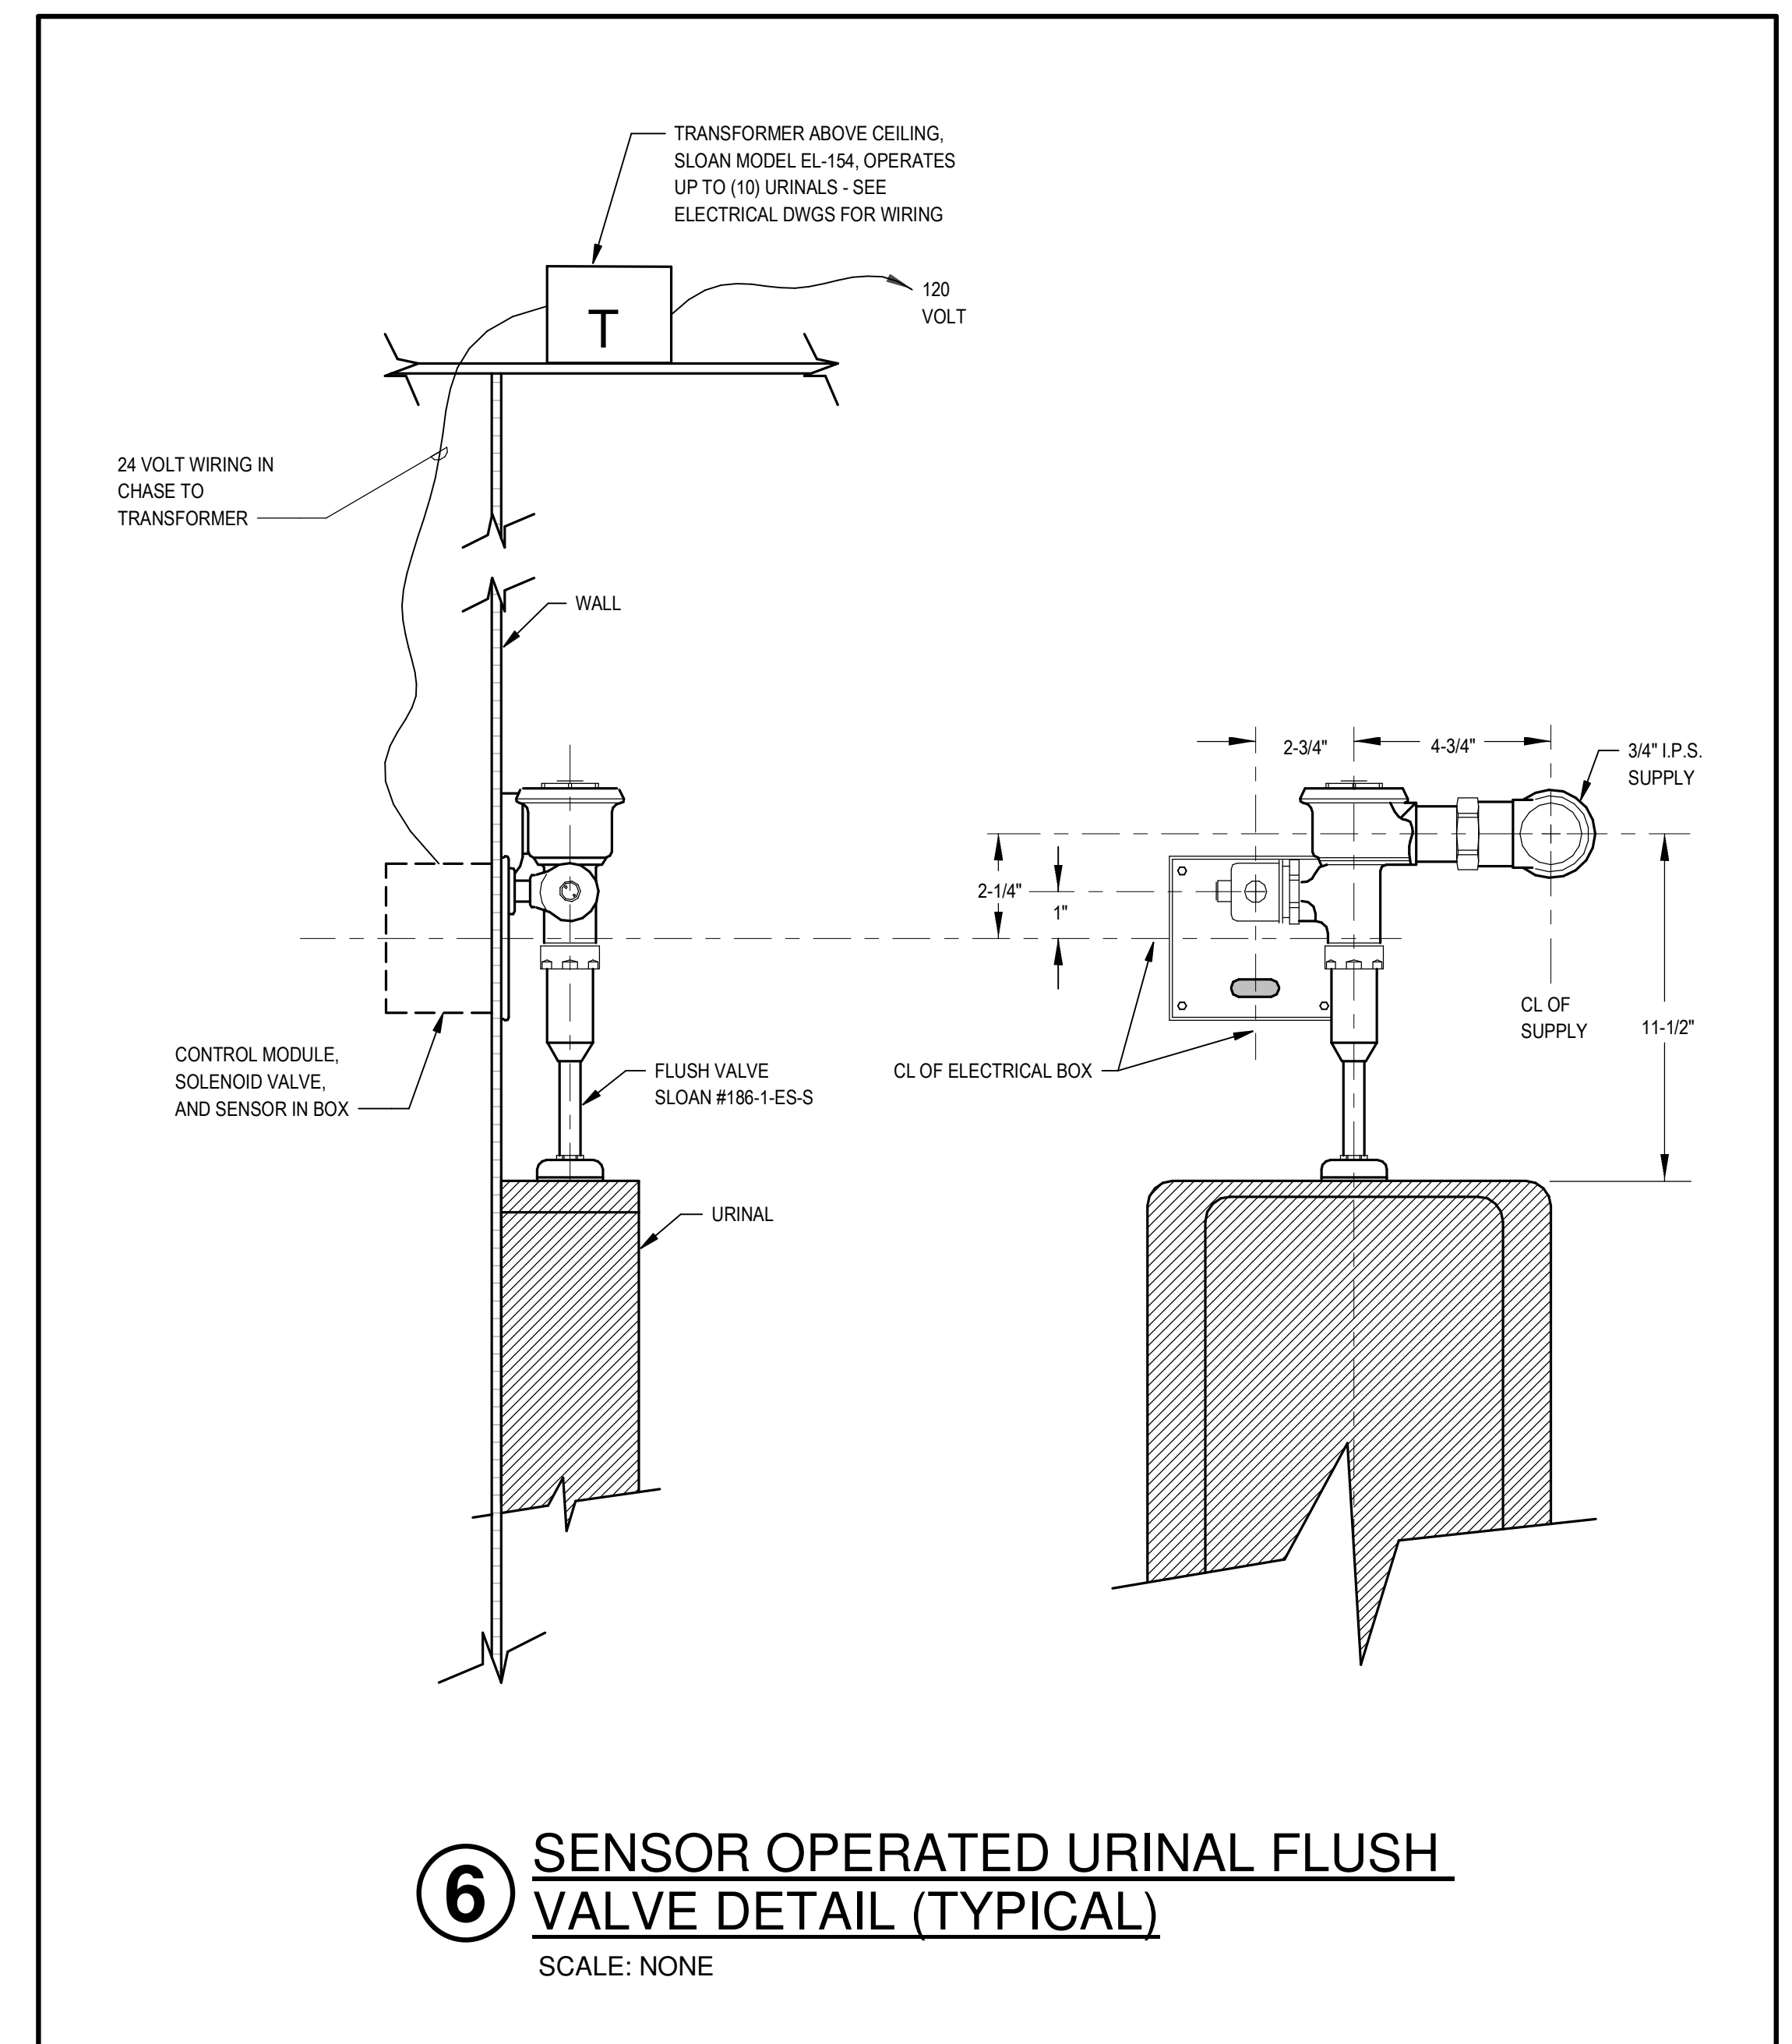

PERMIT SET

ADDITION AND RENOVATION TO PLEASANT VALLEY COUNTRY CLUB

CLUBHOUSE
1 PLEASANT VALLEY DRIVE
LITTLE ROCK, ARKANSAS 72212

PROJECT NO. 21075
DATE: June 21, 2023