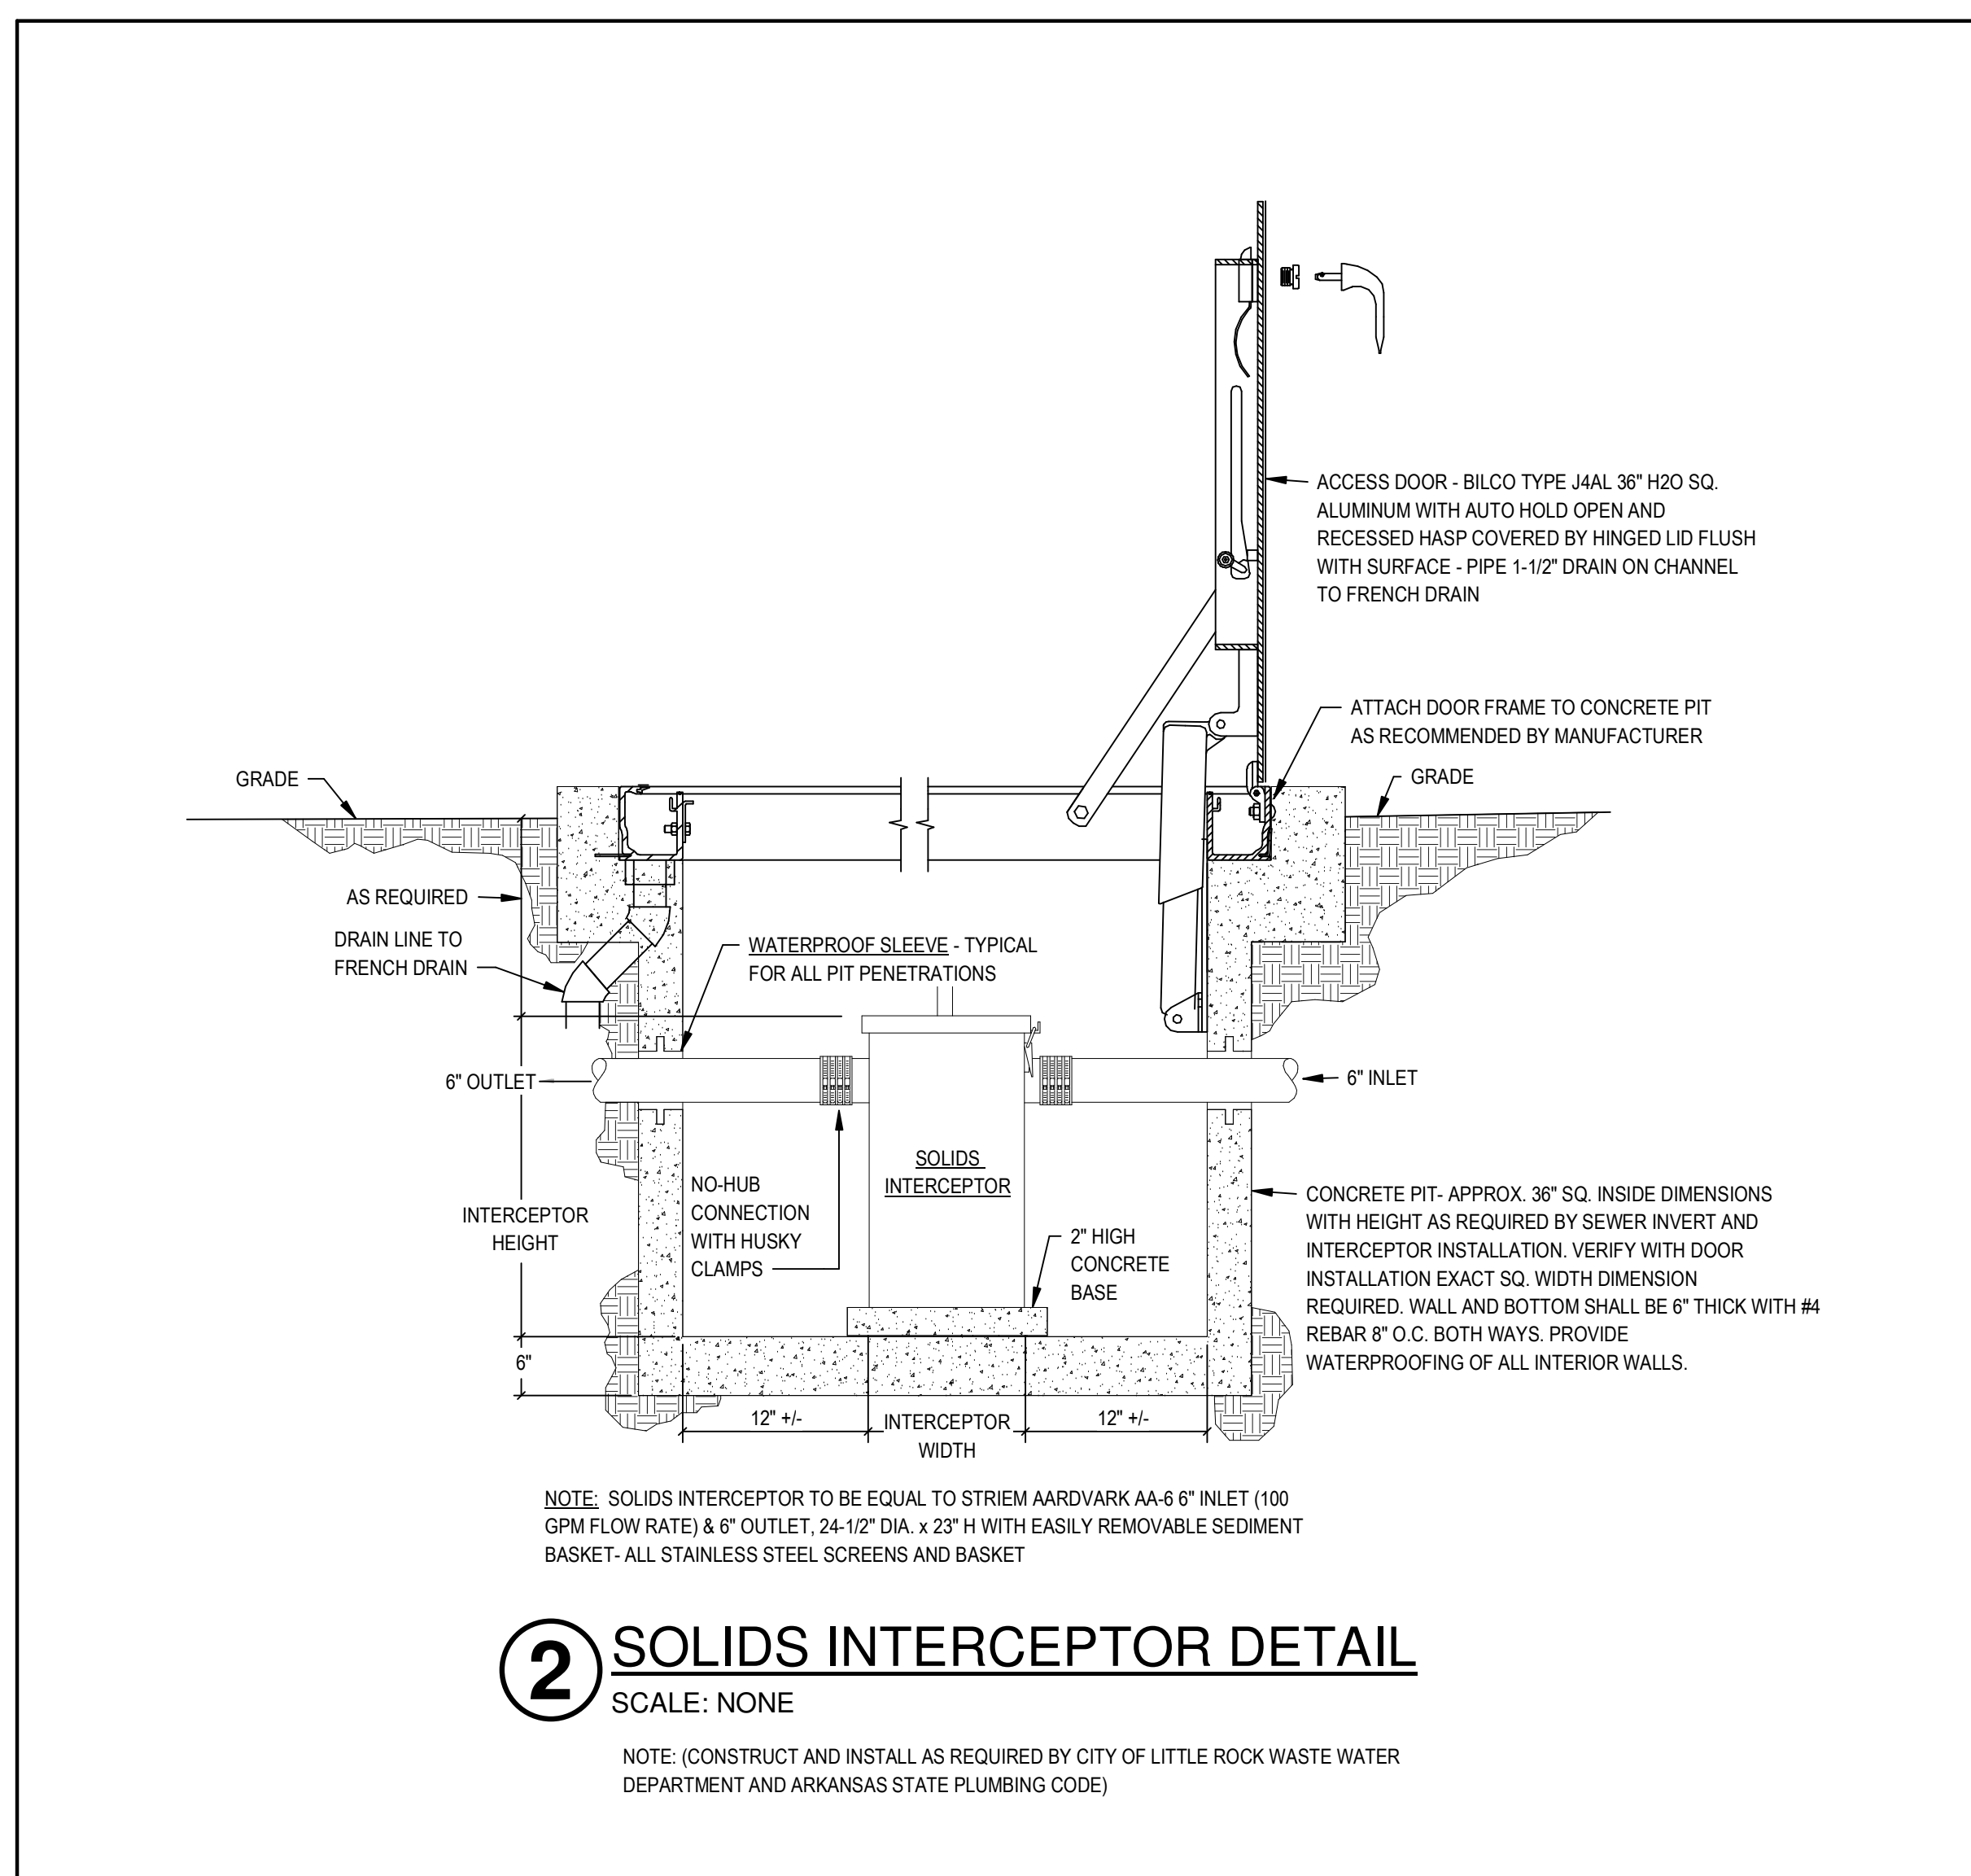

PERMIT SET

ADDITION AND RENOVATION TO PLEASANT VALLEY COUNTRY CLUB

CLUBHOUSE
1 PLEASANT VALLEY DRIVE
LITTLE ROCK, ARKANSAS 72212

PROJECT NO. 21075
DATE: June 21, 2023