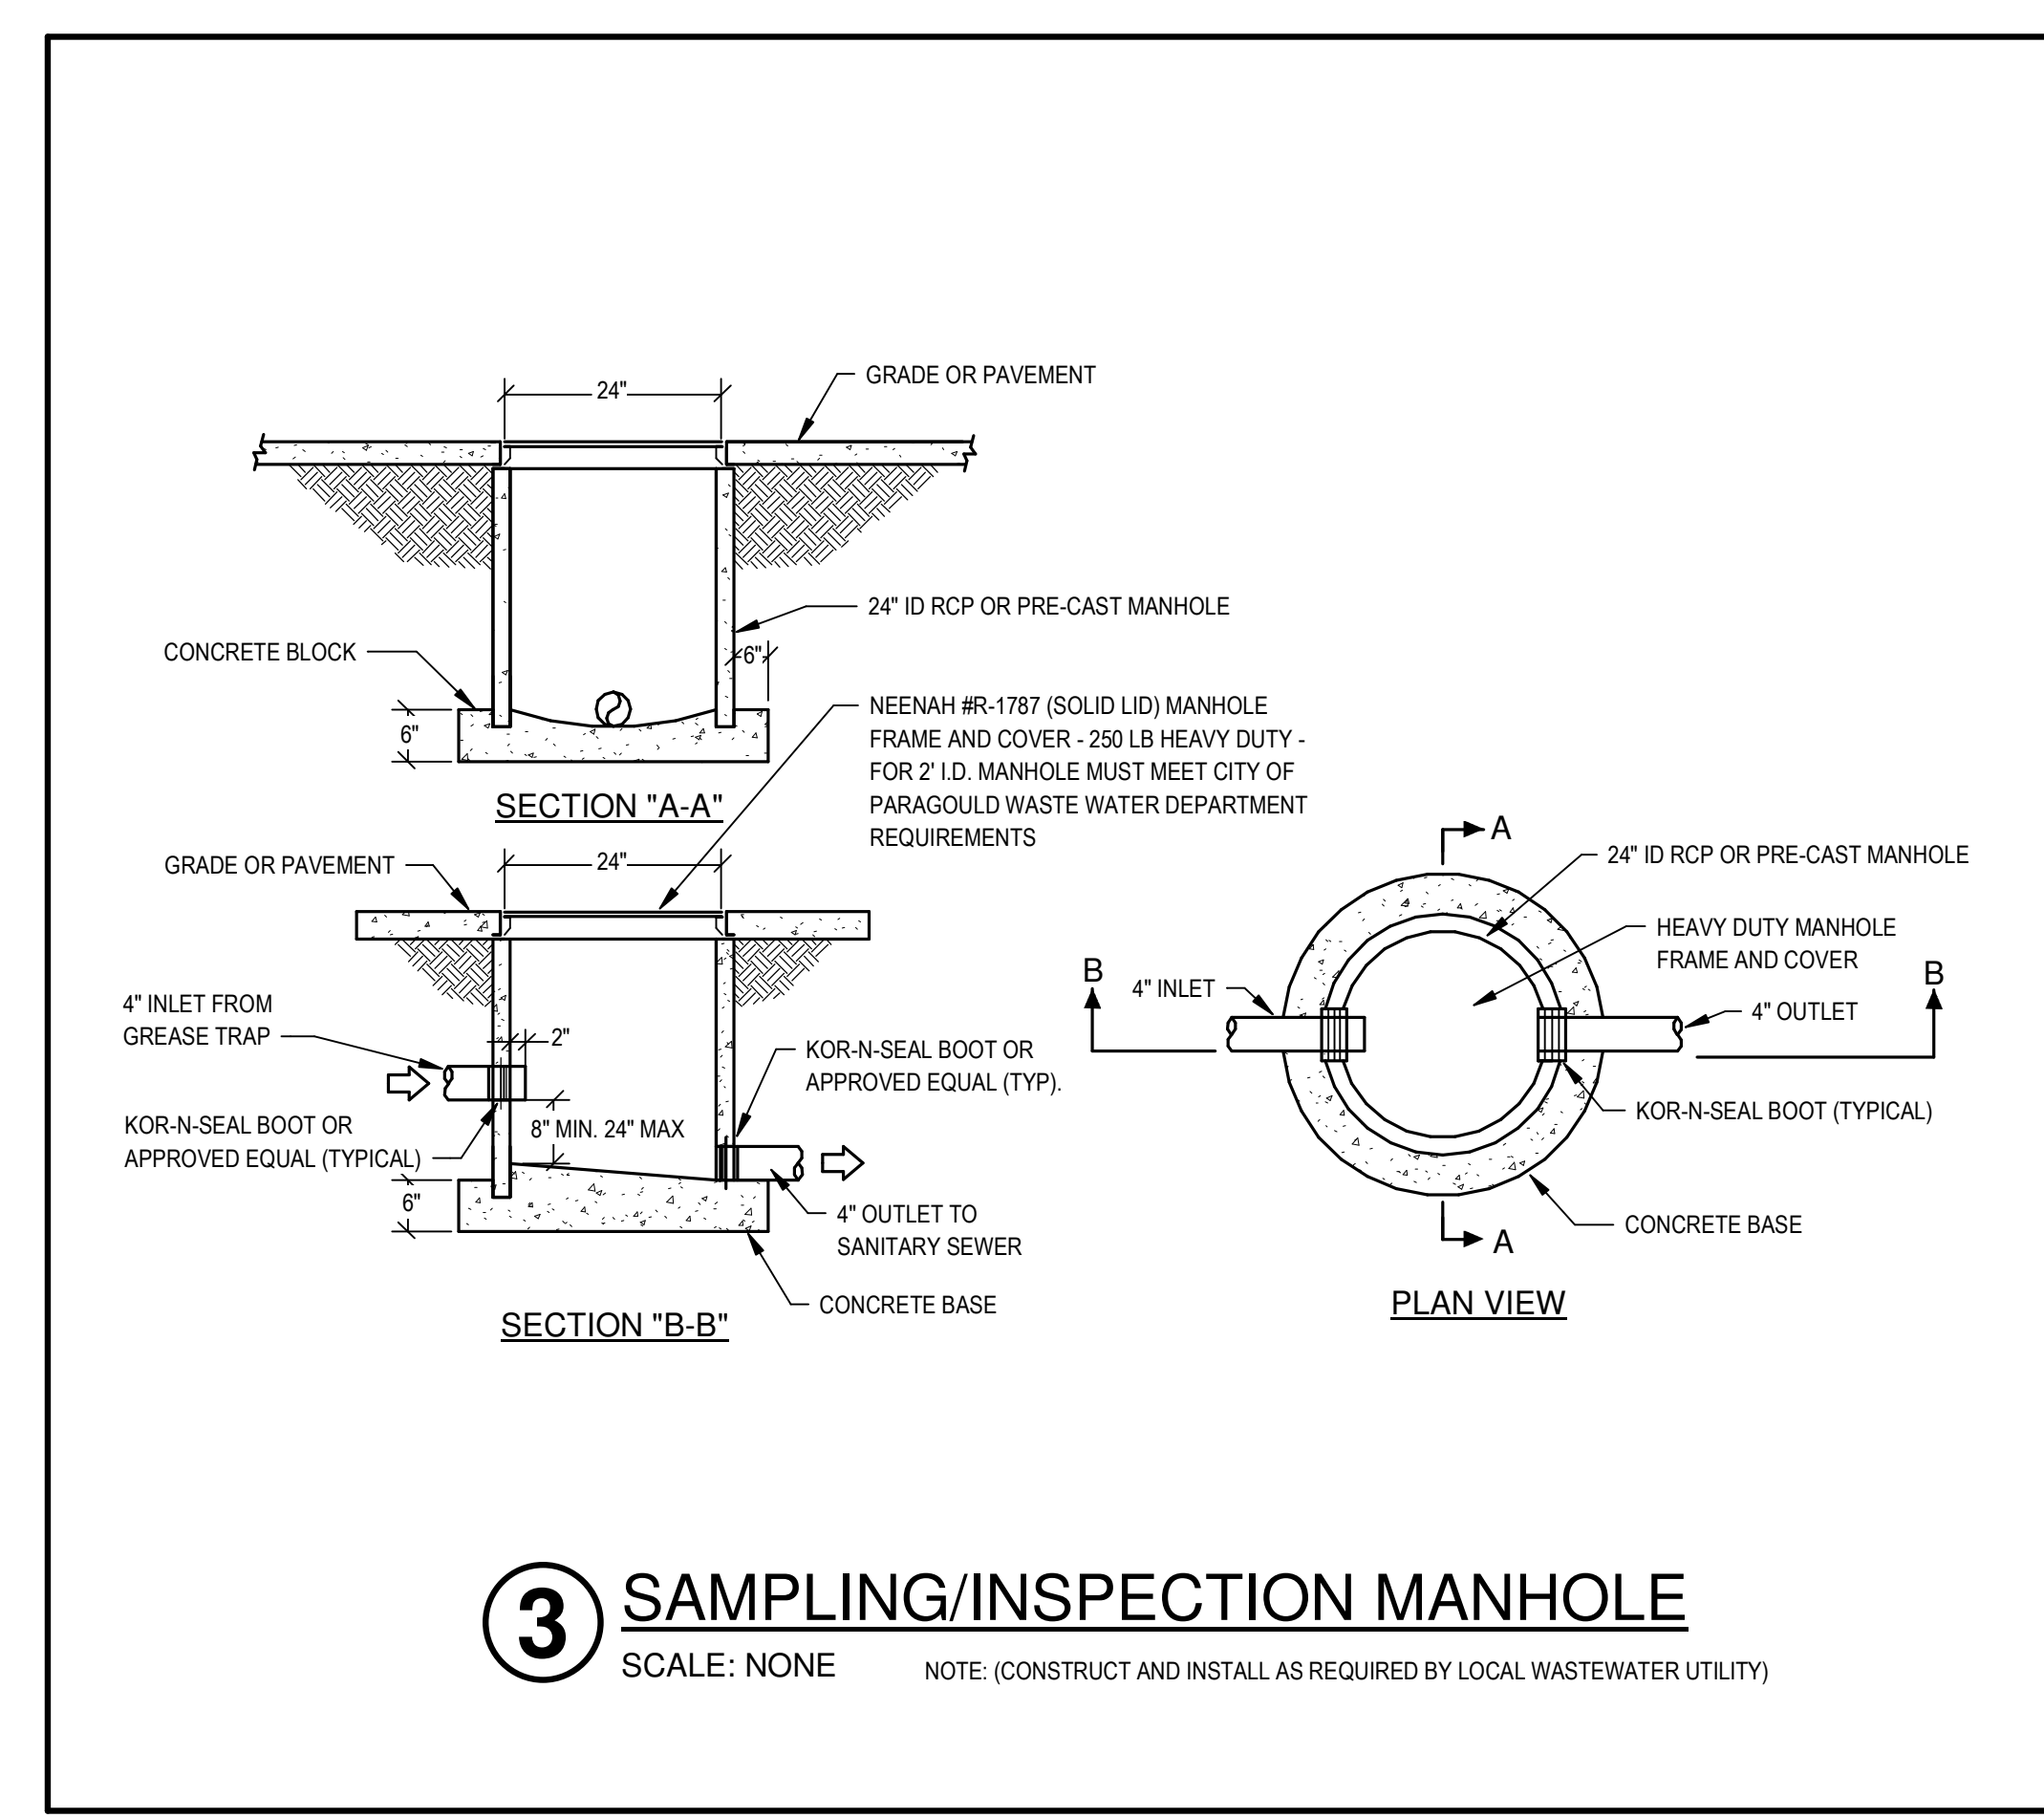

PERMIT SET

ADDITION AND RENOVATION TO PLEASANT VALLEY COUNTRY CLUB

CLUBHOUSE
1 PLEASANT VALLEY DRIVE
LITTLE ROCK, ARKANSAS 72212

PROJECT NO. 21075
DATE: June 21, 2023