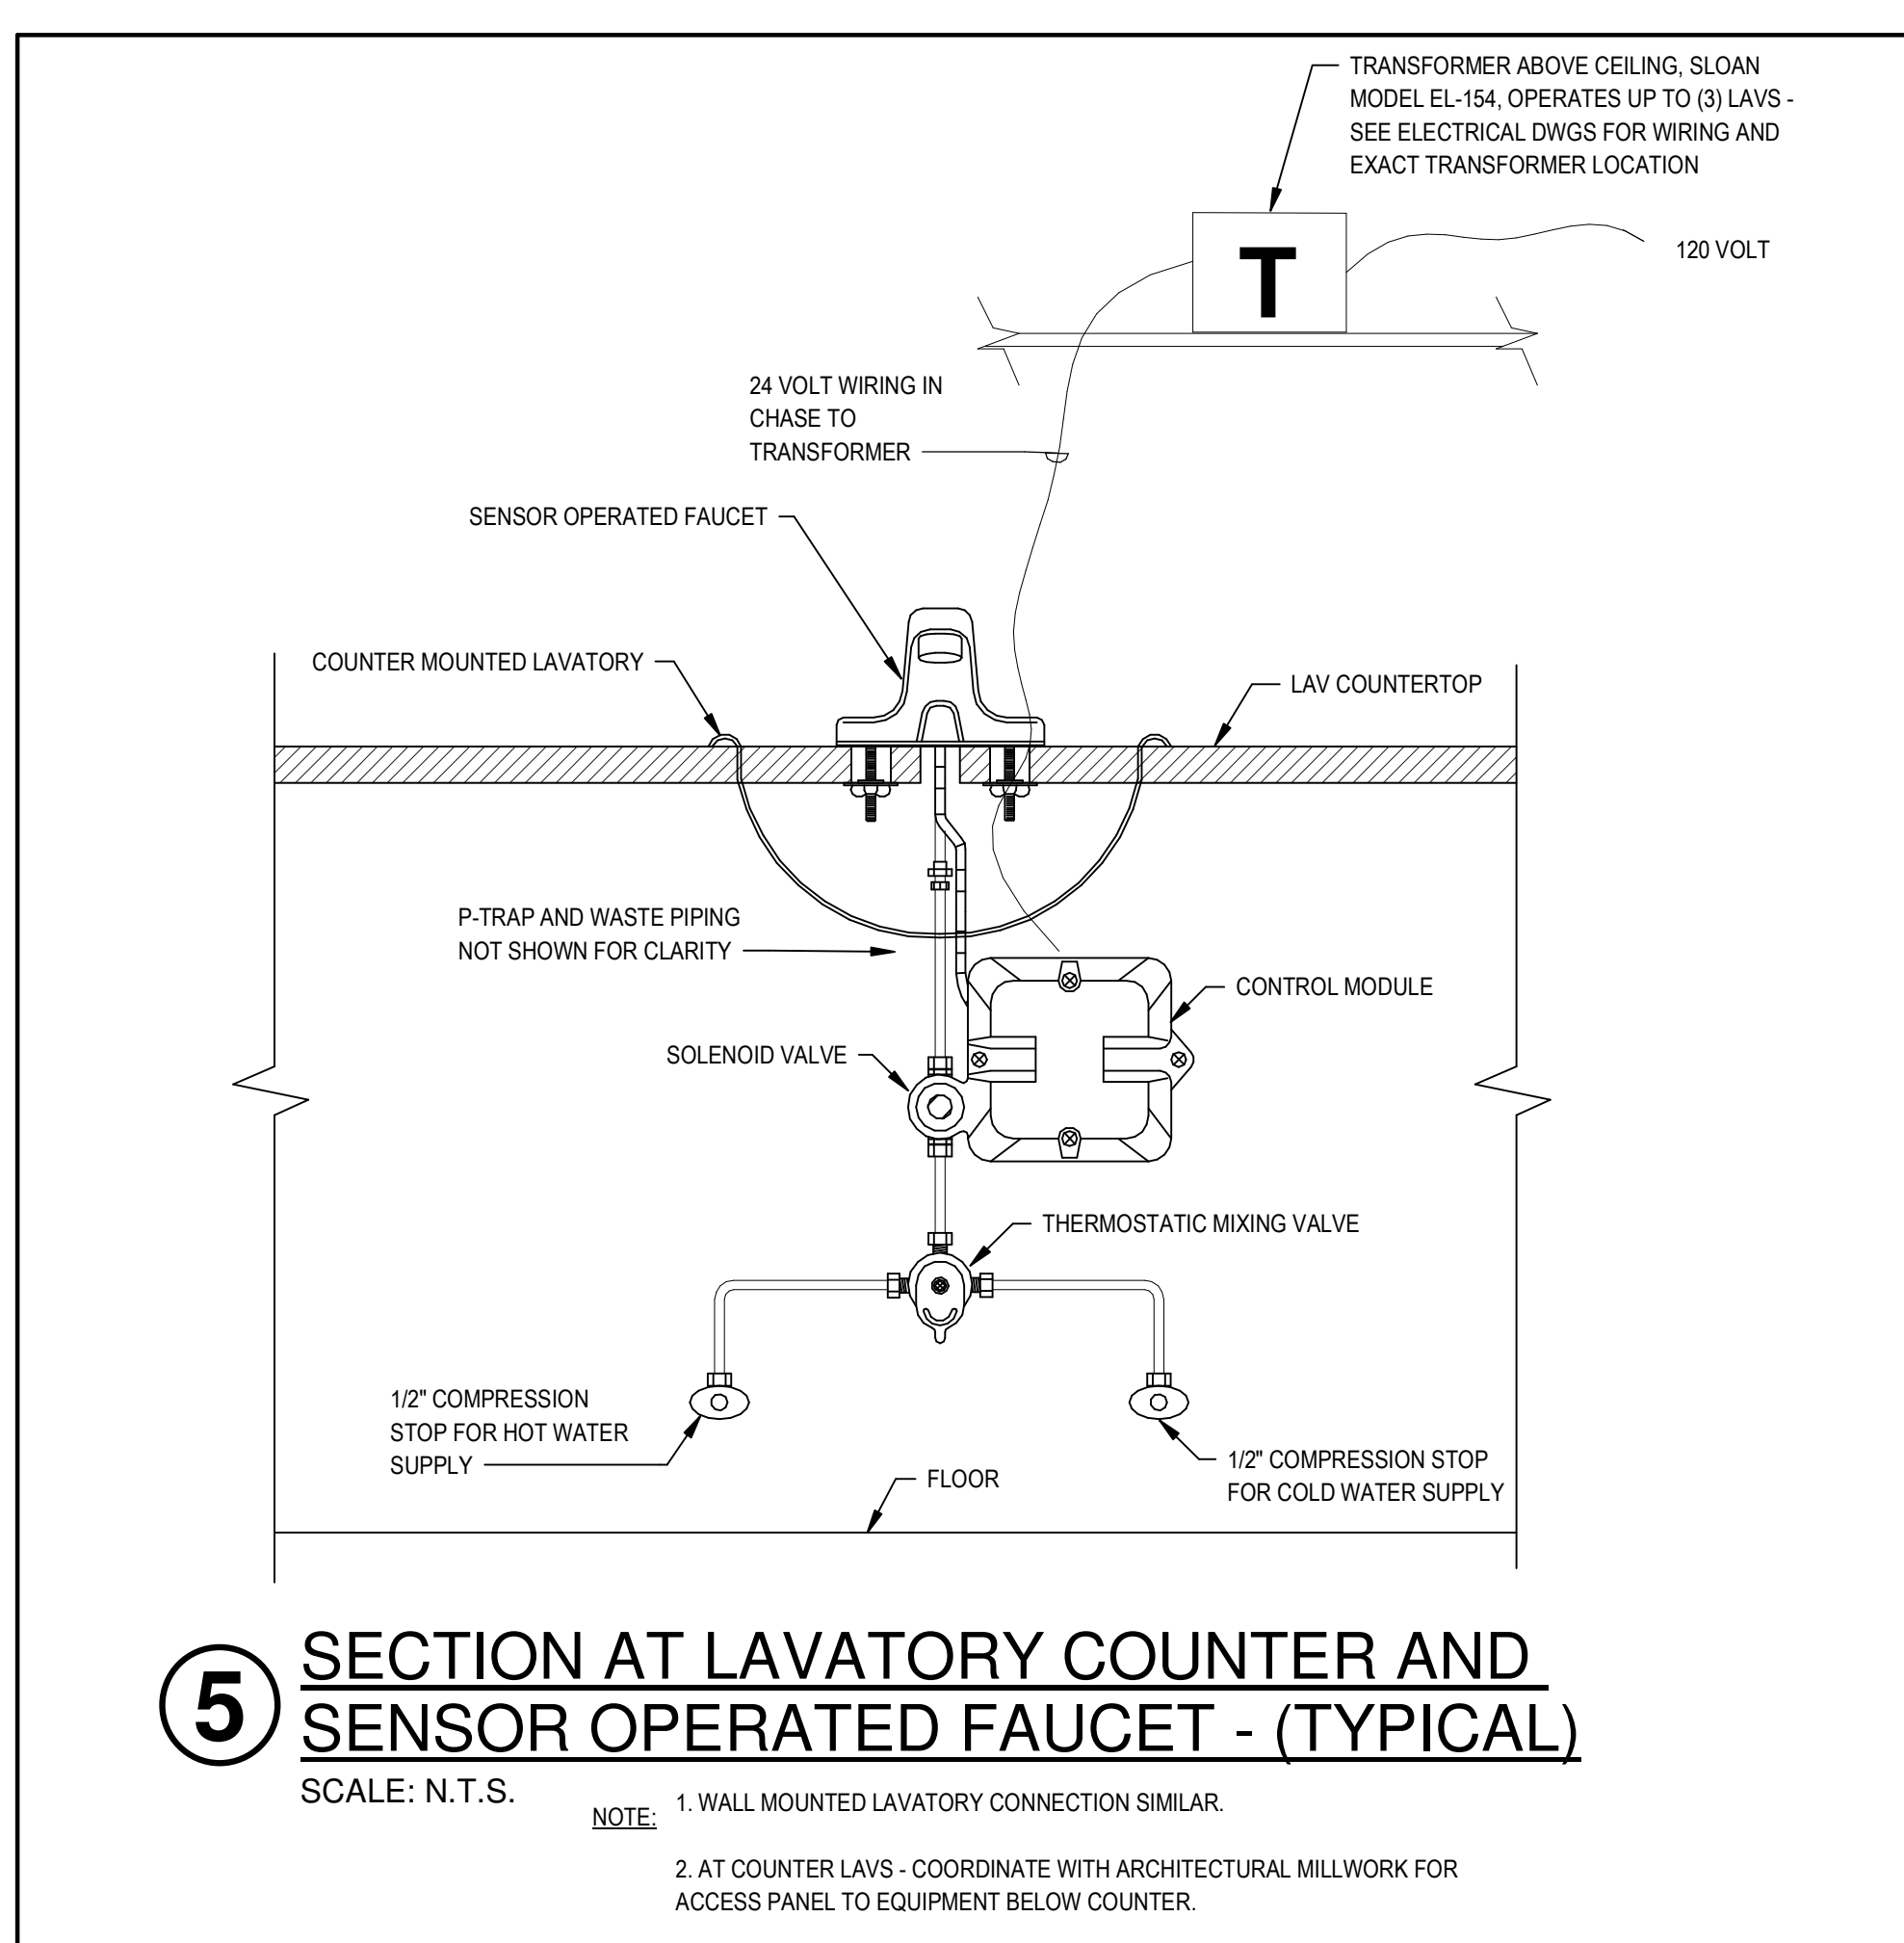

PERMIT SET

ADDITION AND RENOVATION TO PLEASANT VALLEY COUNTRY CLUB

CLUBHOUSE
1 PLEASANT VALLEY DRIVE
LITTLE ROCK, ARKANSAS 72212

PROJECT NO. 21075
DATE: June 21, 2023