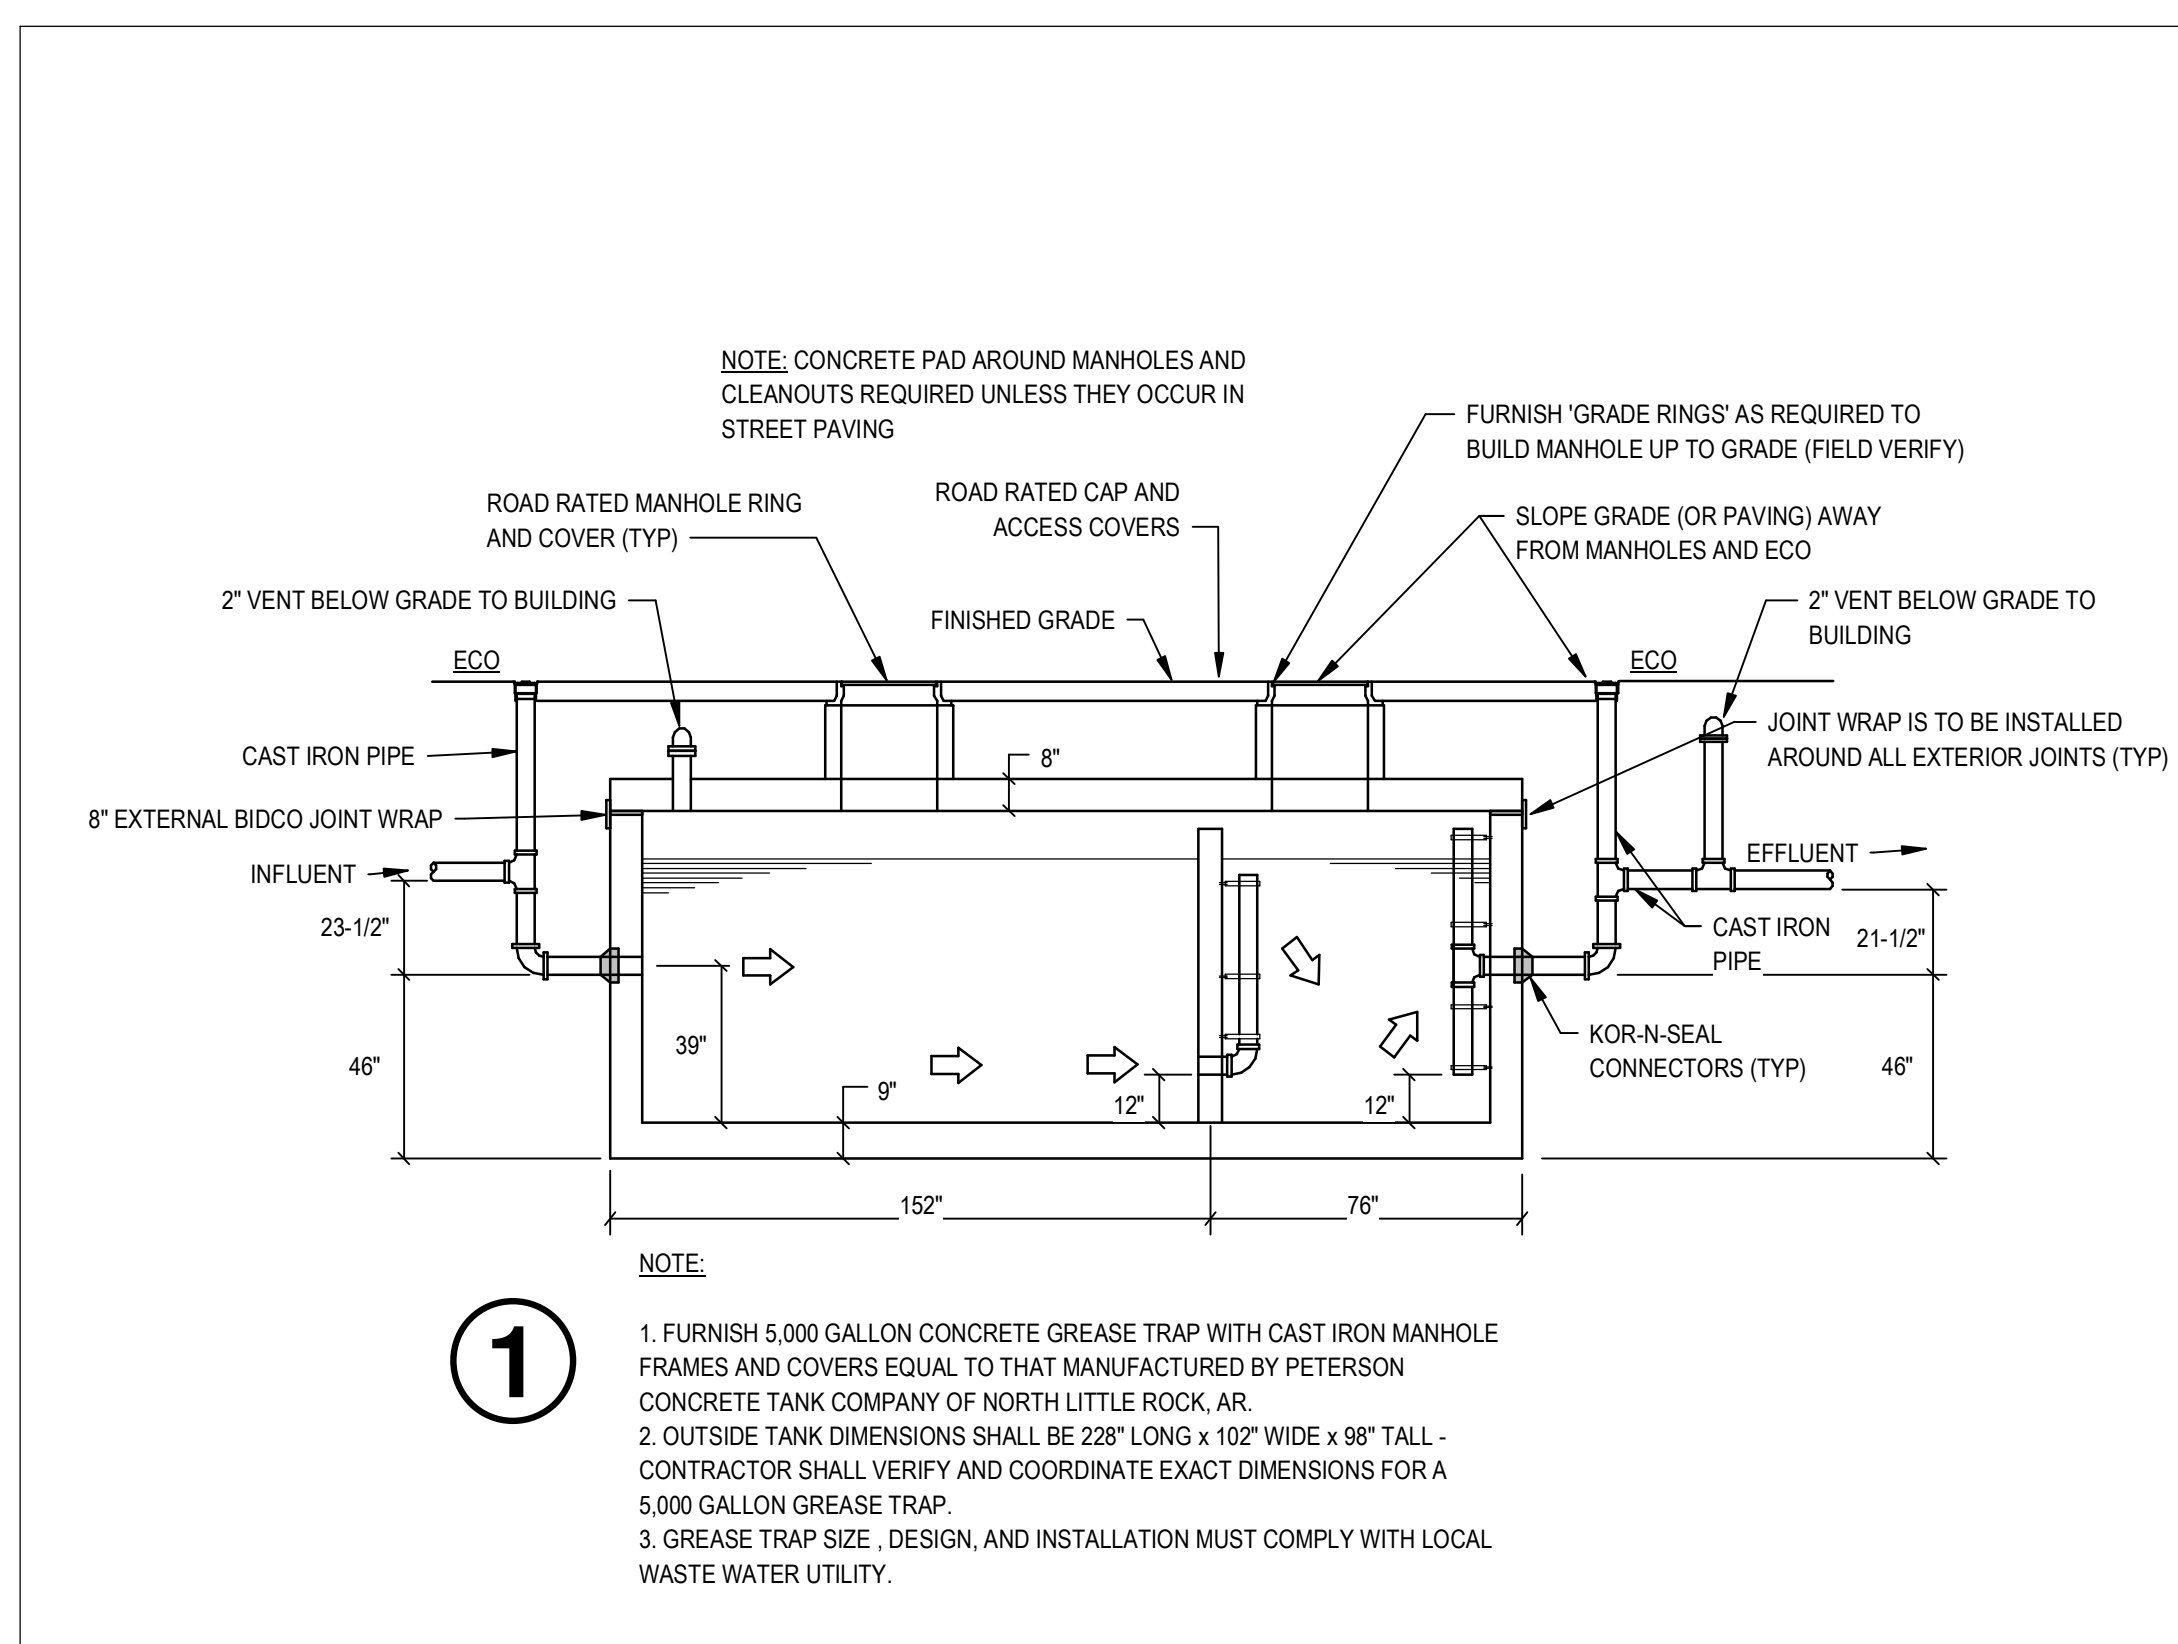

PERMIT SET

ADDITION AND RENOVATION TO PLEASANT VALLEY COUNTRY CLUB

CLUBHOUSE
1 PLEASANT VALLEY DRIVE
LITTLE ROCK, ARKANSAS 72212

PROJECT NO. 21075
DATE: June 21, 2023