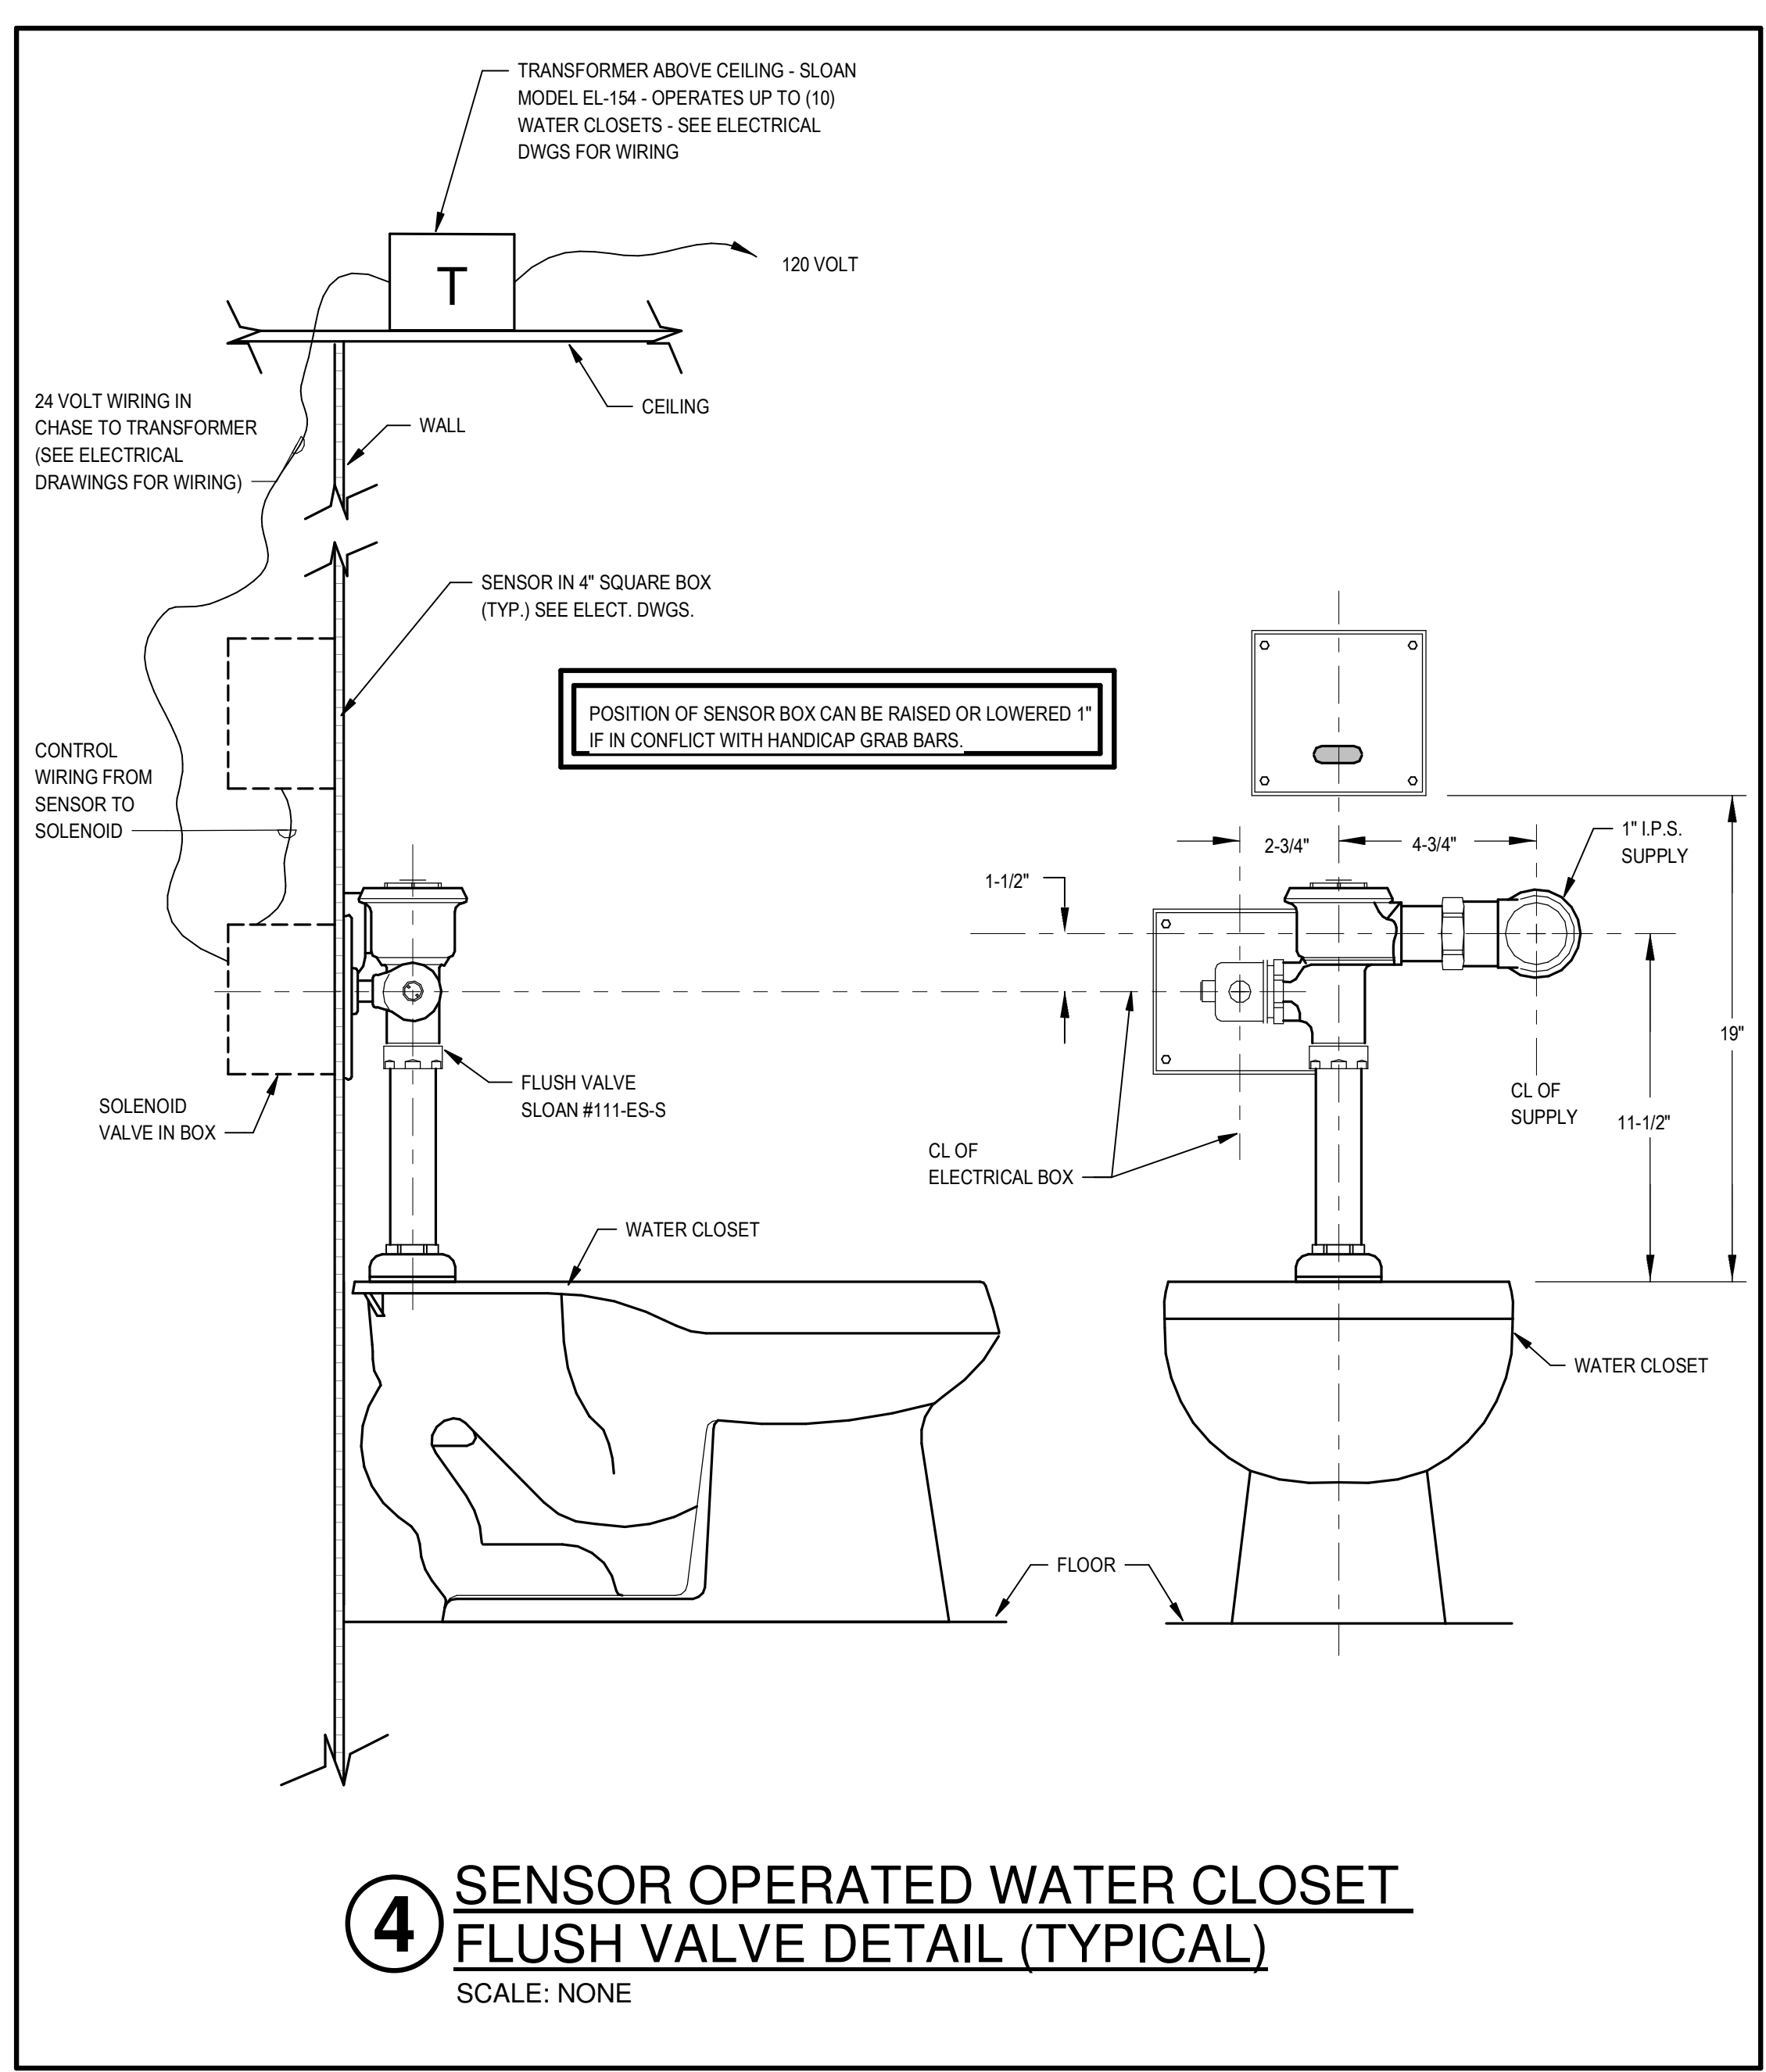

PERMIT SET

ADDITION AND RENOVATION TO PLEASANT VALLEY COUNTRY CLUB

CLUBHOUSE
1 PLEASANT VALLEY DRIVE
LITTLE ROCK, ARKANSAS 72212

PROJECT NO. 21075
DATE: June 21, 2023