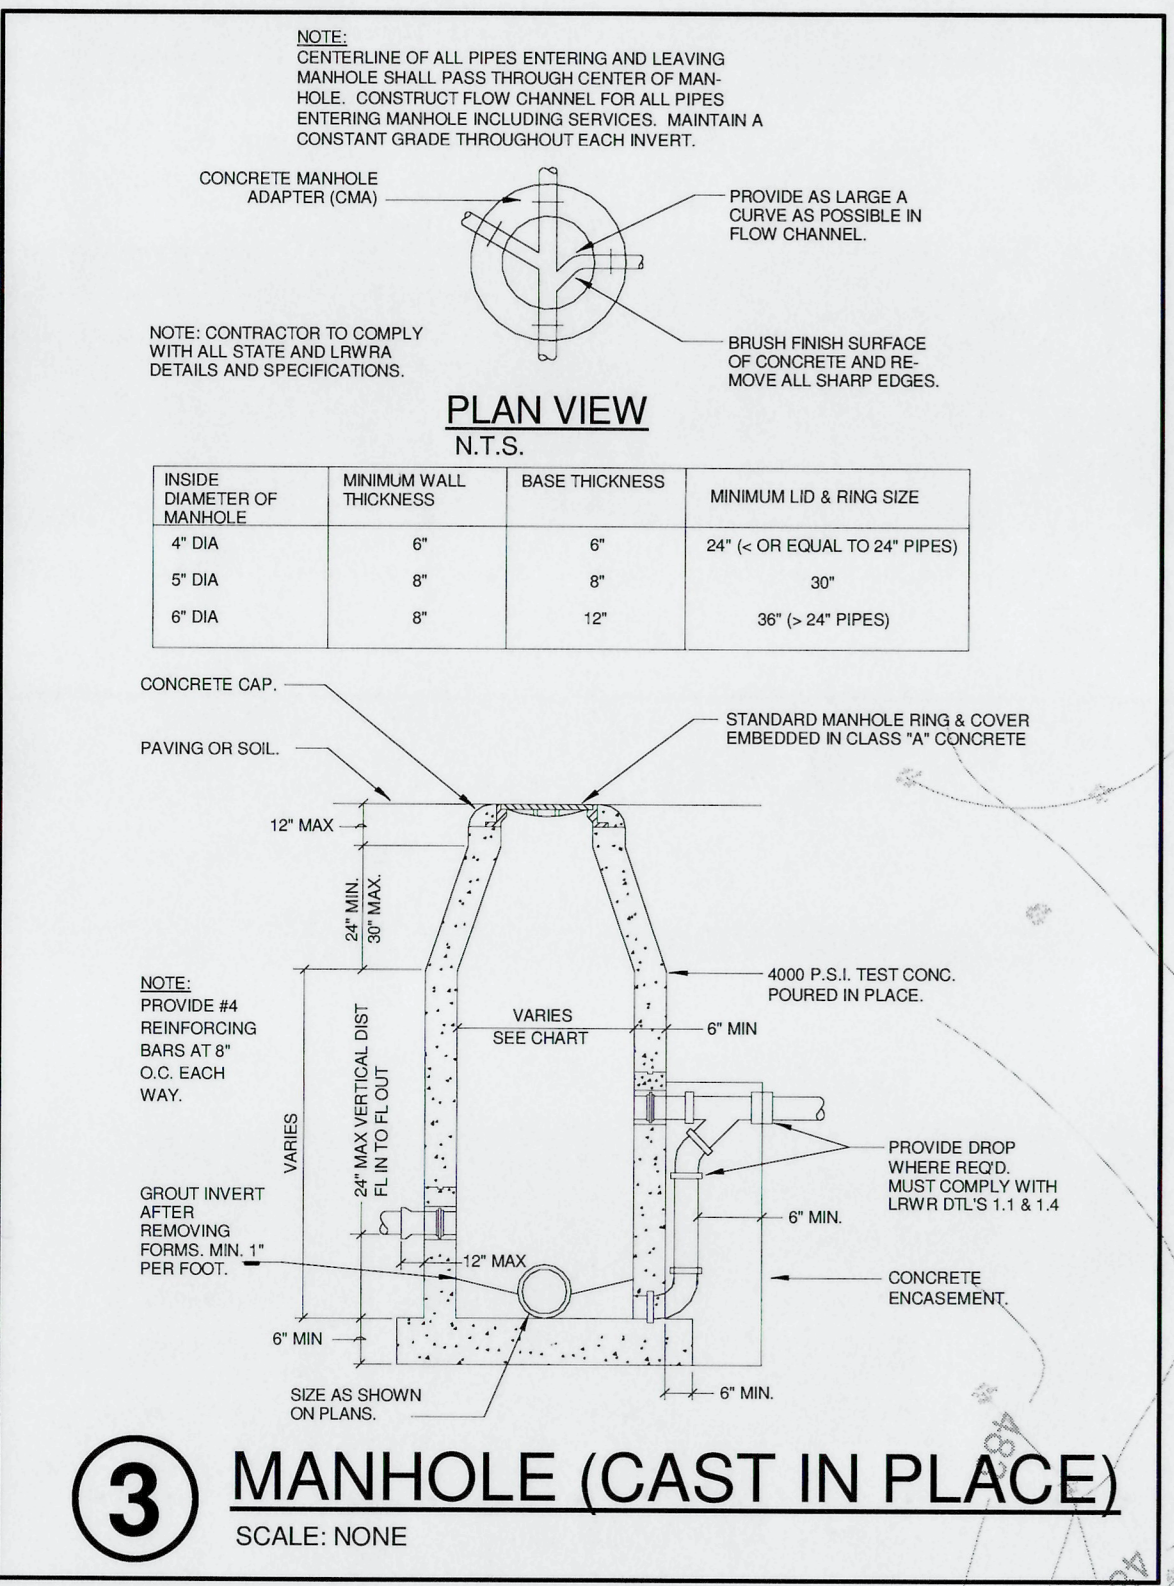

PERMIT SET

ADDITION AND RENOVATION TO PLEASANT VALLEY COUNTRY CLUB  
**CLUBHOUSE**  
1 PLEASANT VALLEY DRIVE  
LITTLE ROCK, ARKANSAS 72212

REVISIONS	
1	RFP 30 10-31-23
2	RFP 03 11-16-23

PROJECT NO: 21075  
DATE: June 21, 2023

SITE PLAN - PLUMBING  
**P1.00-A**  
SCM ARCHITECTS PLLC