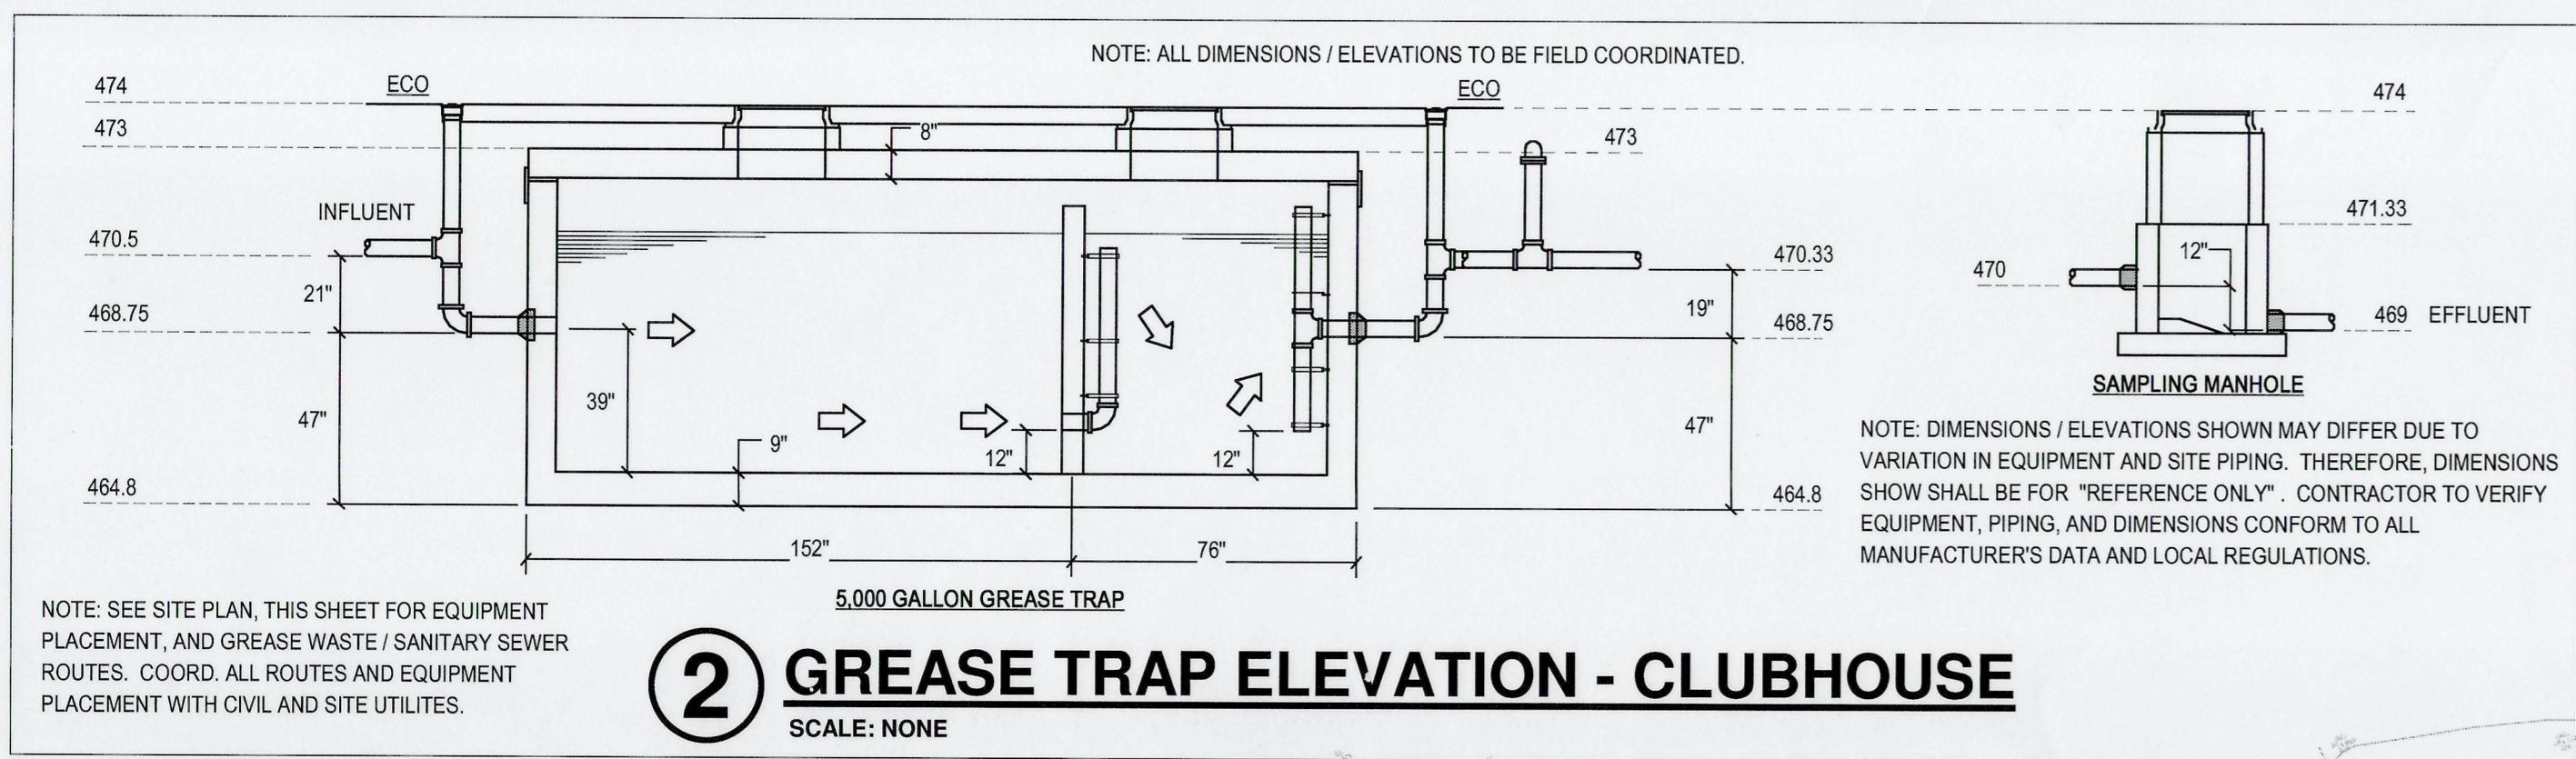

PERMIT SET

ADDITION AND RENOVATION TO PLEASANT VALLEY COUNTRY CLUB  
**CLUBHOUSE**  
1 PLEASANT VALLEY DRIVE  
LITTLE ROCK, ARKANSAS 72212

REVISIONS	
1	RFP 30 10-31-23
2	RFP 03 11-16-23

PROJECT NO: 21075  
DATE: June 21, 2023

SITE PLAN - PLUMBING  
**P1.00-A**  
SCM ARCHITECTS PLLC