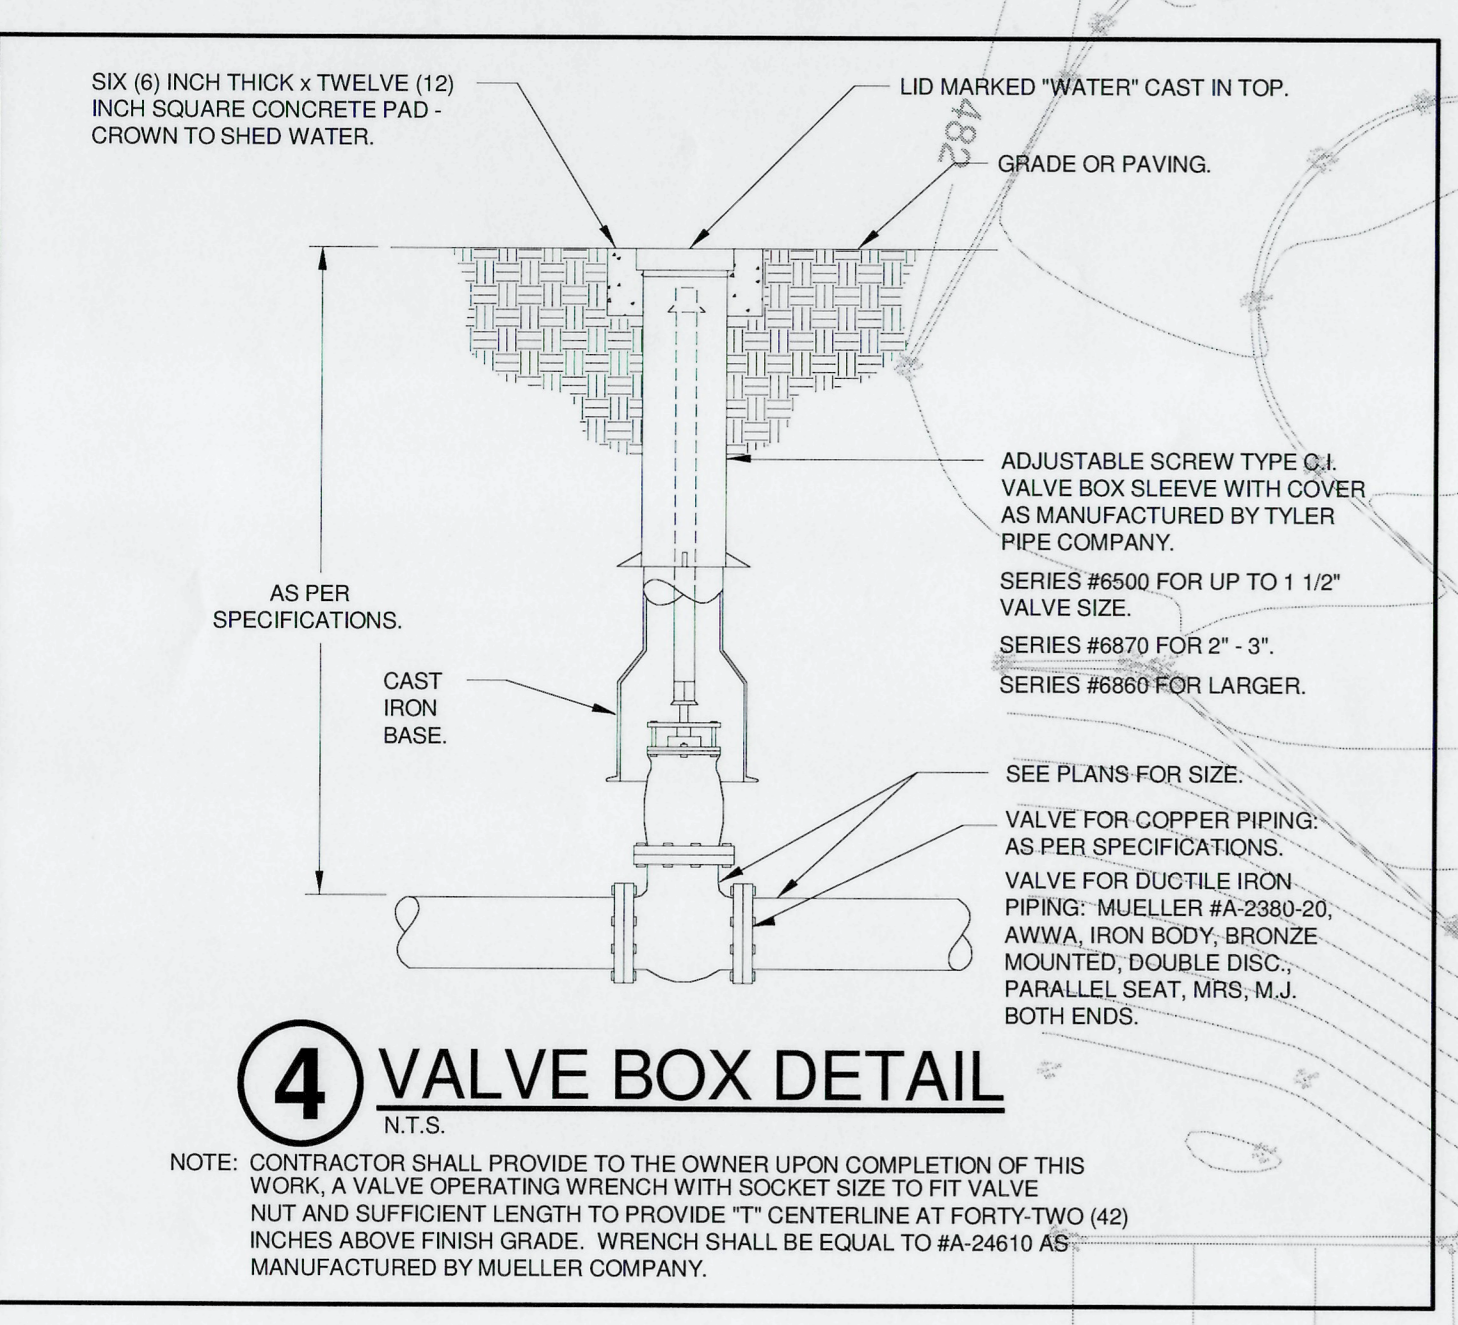

PERMIT SET

ADDITION AND RENOVATION TO PLEASANT VALLEY COUNTRY CLUB  
**CLUBHOUSE**  
1 PLEASANT VALLEY DRIVE  
LITTLE ROCK, ARKANSAS 72212

REVISIONS	
1	RFP 30 10-31-23
2	RFP 03 11-16-23

PROJECT NO: 21075  
DATE: June 21, 2023