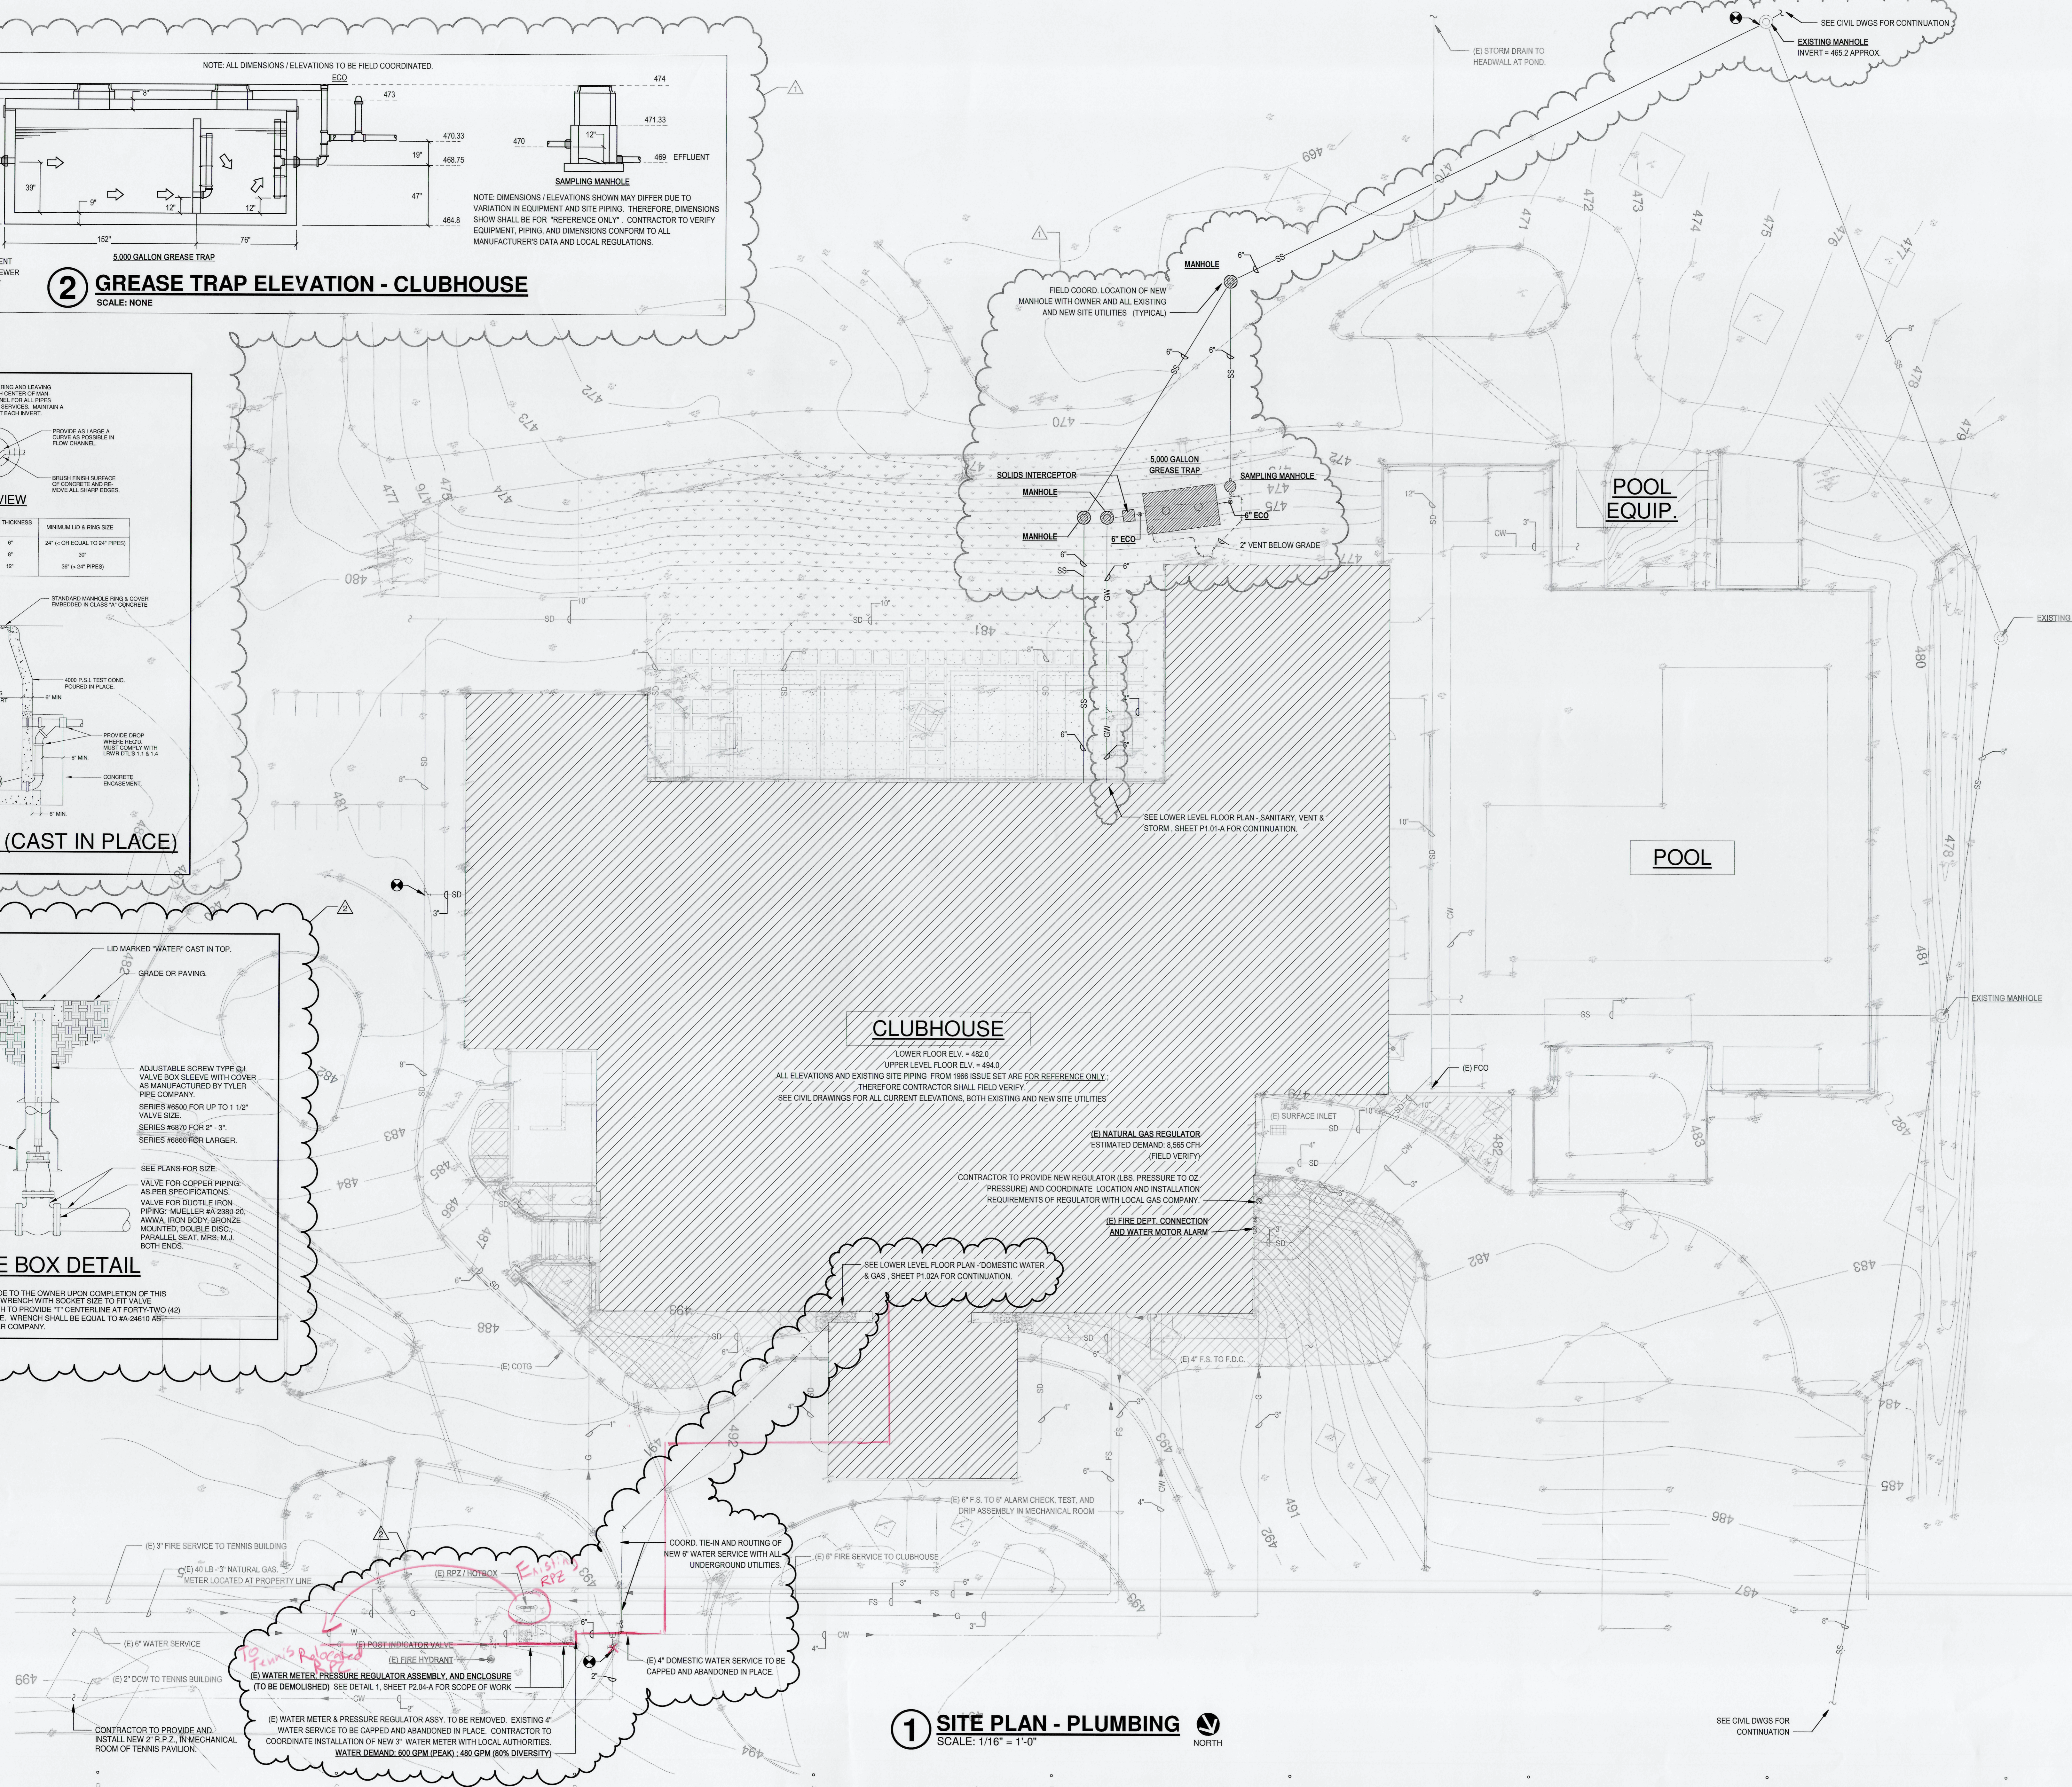

PERMIT SET

ADDITION AND RENOVATION TO PLEASANT VALLEY COUNTRY CLUB  
**CLUBHOUSE**  
1 PLEASANT VALLEY DRIVE  
LITTLE ROCK, ARKANSAS 72212

REVISIONS	
1	RFP 30 10-31-23
2	RFP 03 11-16-23

PROJECT NO: 21075  
DATE: June 21, 2023

SITE PLAN - PLUMBING  
**P1.00-A**  
SCM ARCHITECTS PLLC