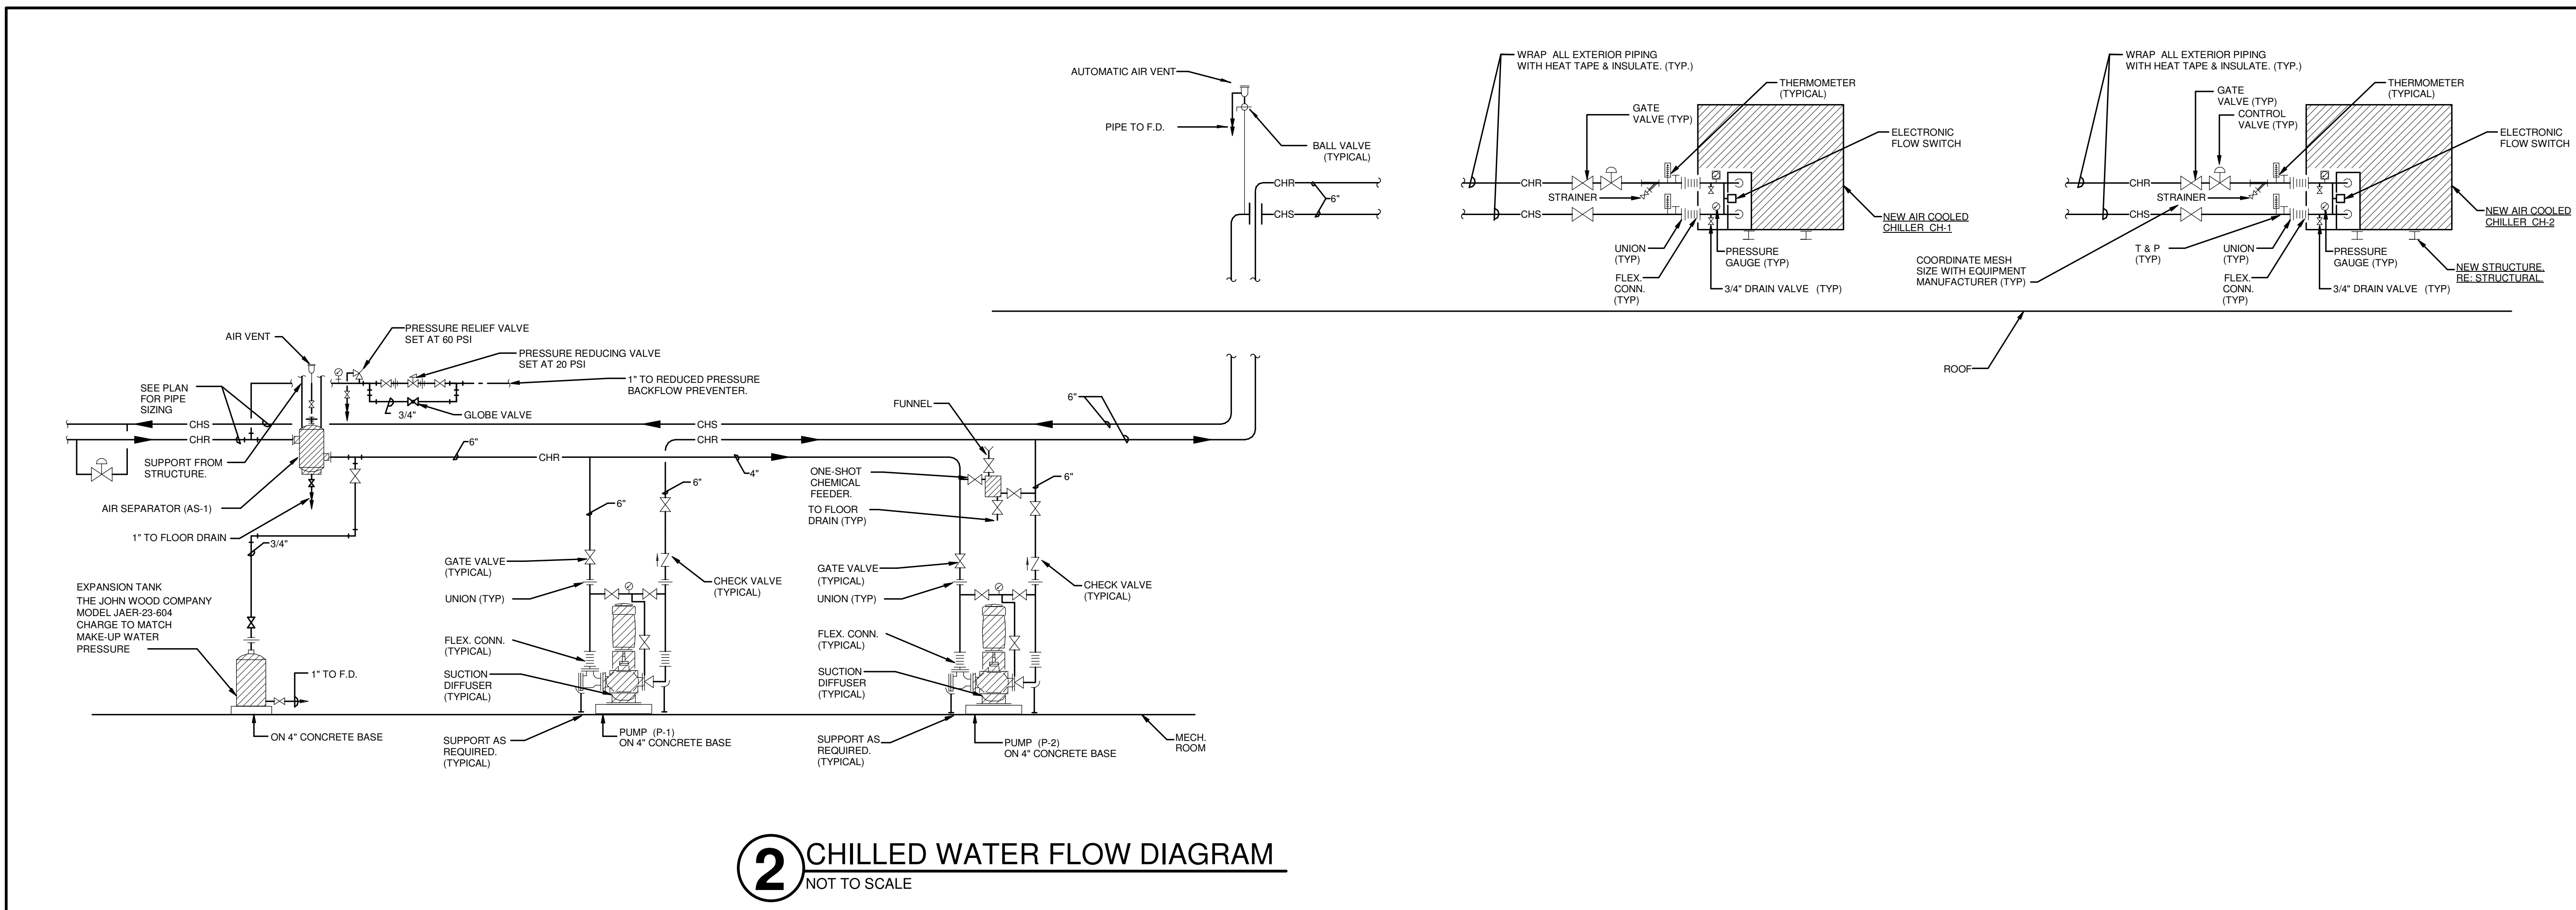

PERMIT SET

ADDITION AND RENOVATION TO PLEASANT VALLEY COUNTRY CLUB
CLUBHOUSE
1 PLEASANT VALLEY DRIVE
LITTLE ROCK, ARKANSAS 72212

REVISIONS

PROJECT NO.
21075
DATE:
June 21, 2023

HVAC PIPING
DIAGRAMS

M3.04-A