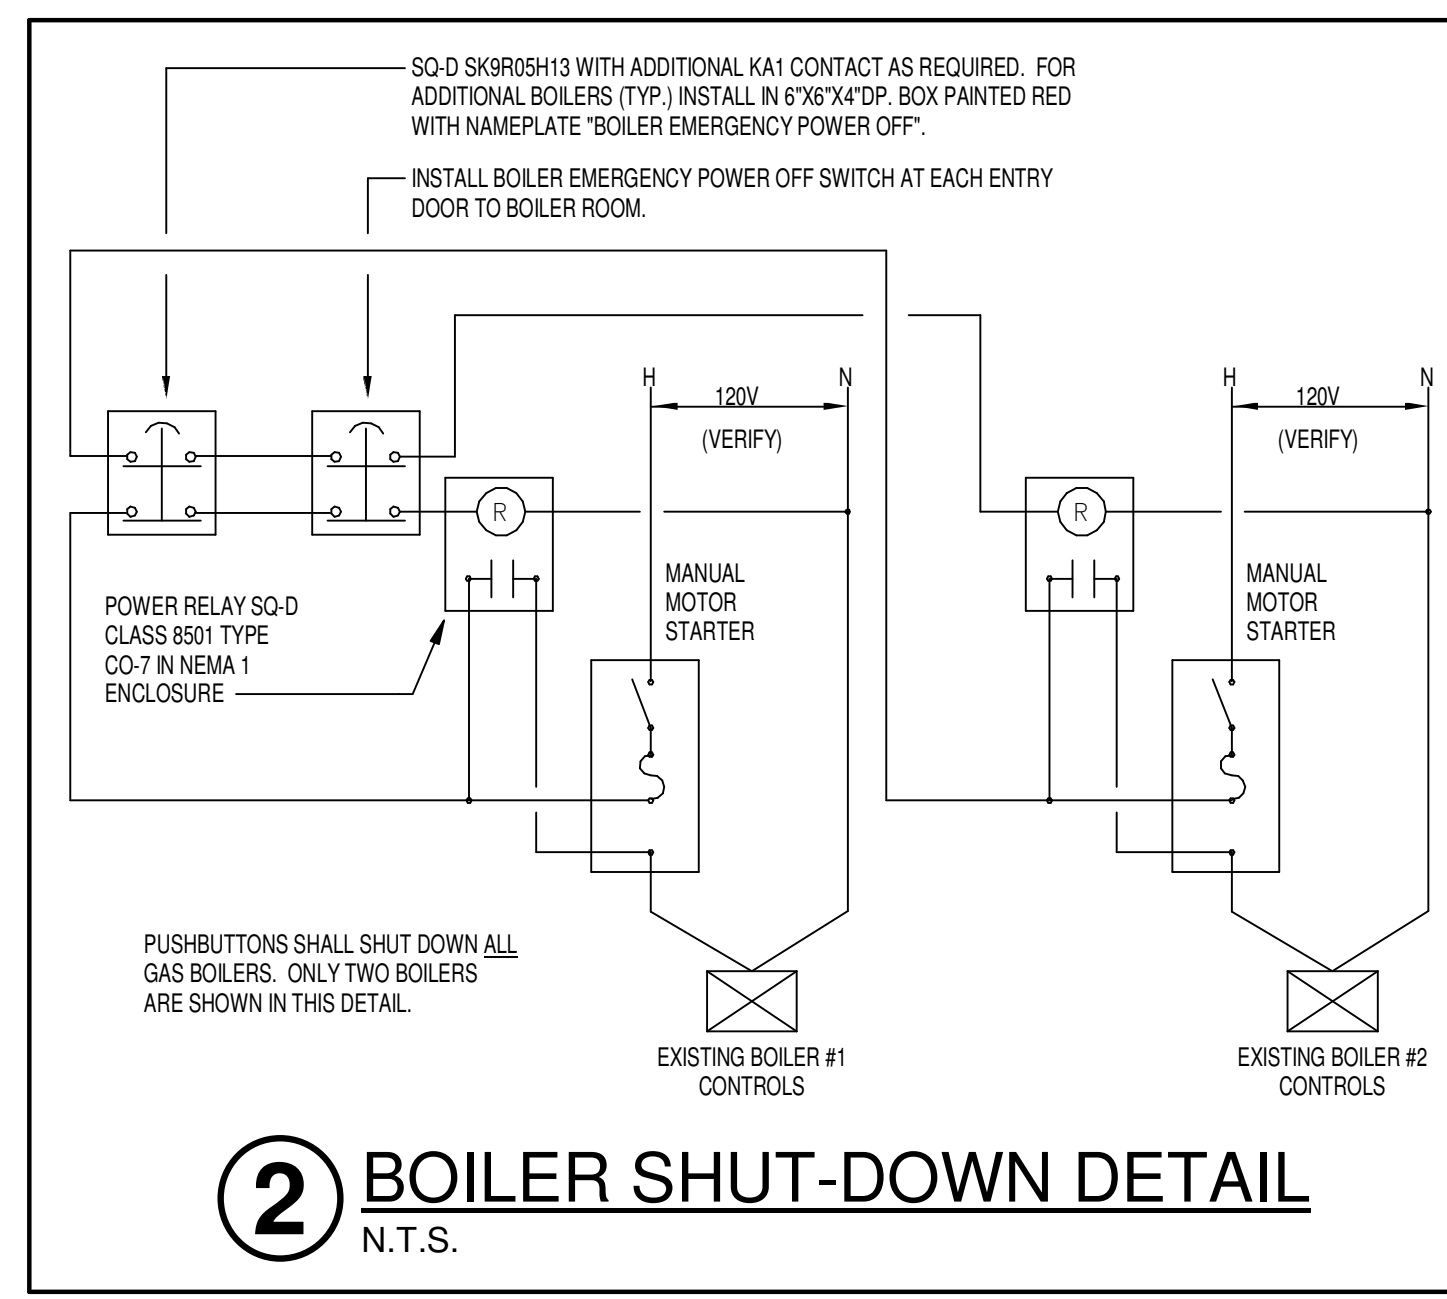

ADDITION AND RENOVATION TO PLEASANT VALLEY COUNTRY CLUB

CLUBHOUSE
1 PLEASANT VALLEY DRIVE
LITTLE ROCK, ARKANSAS 72212

REVISIONS

PROJECT NO. 21075
DATE: June 21, 2023

HVAC DETAILS
M3.03-A