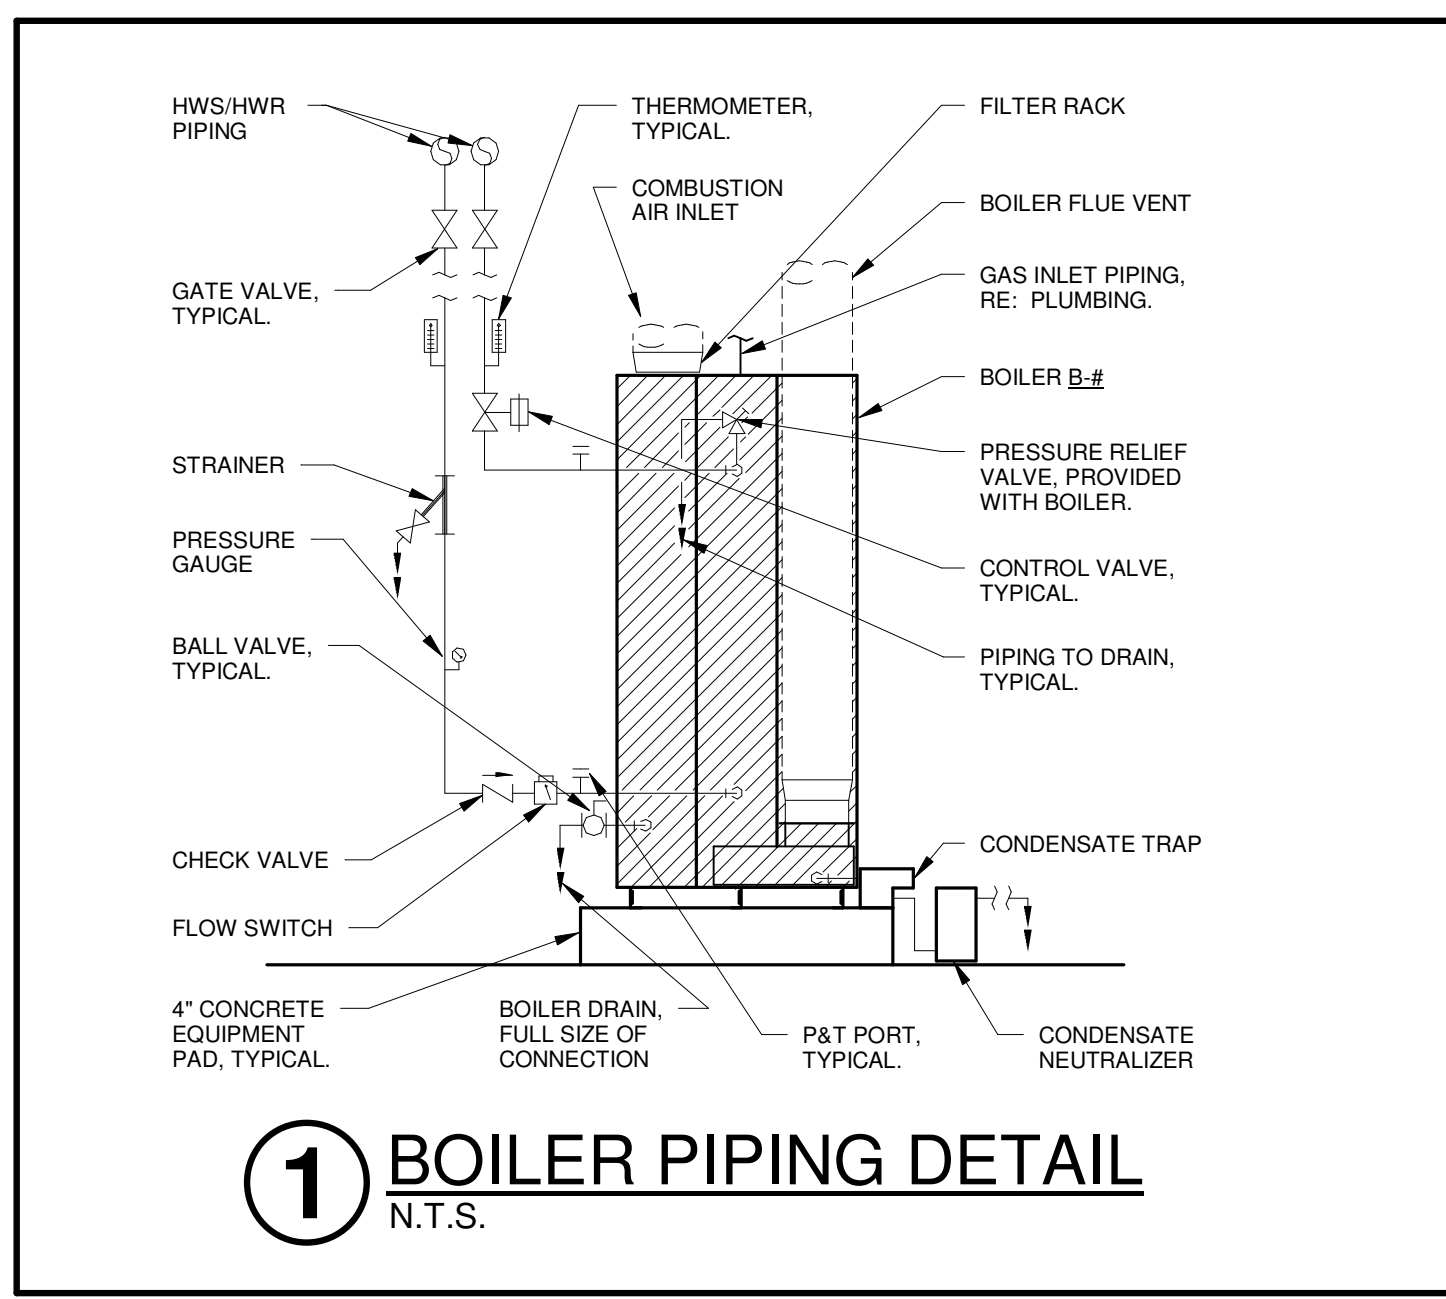

ADDITION AND RENOVATION TO PLEASANT VALLEY COUNTRY CLUB

CLUBHOUSE
1 PLEASANT VALLEY DRIVE
LITTLE ROCK, ARKANSAS 72212

REVISIONS

PROJECT NO. 21075
DATE: June 21, 2023

HVAC DETAILS
M3.03-A