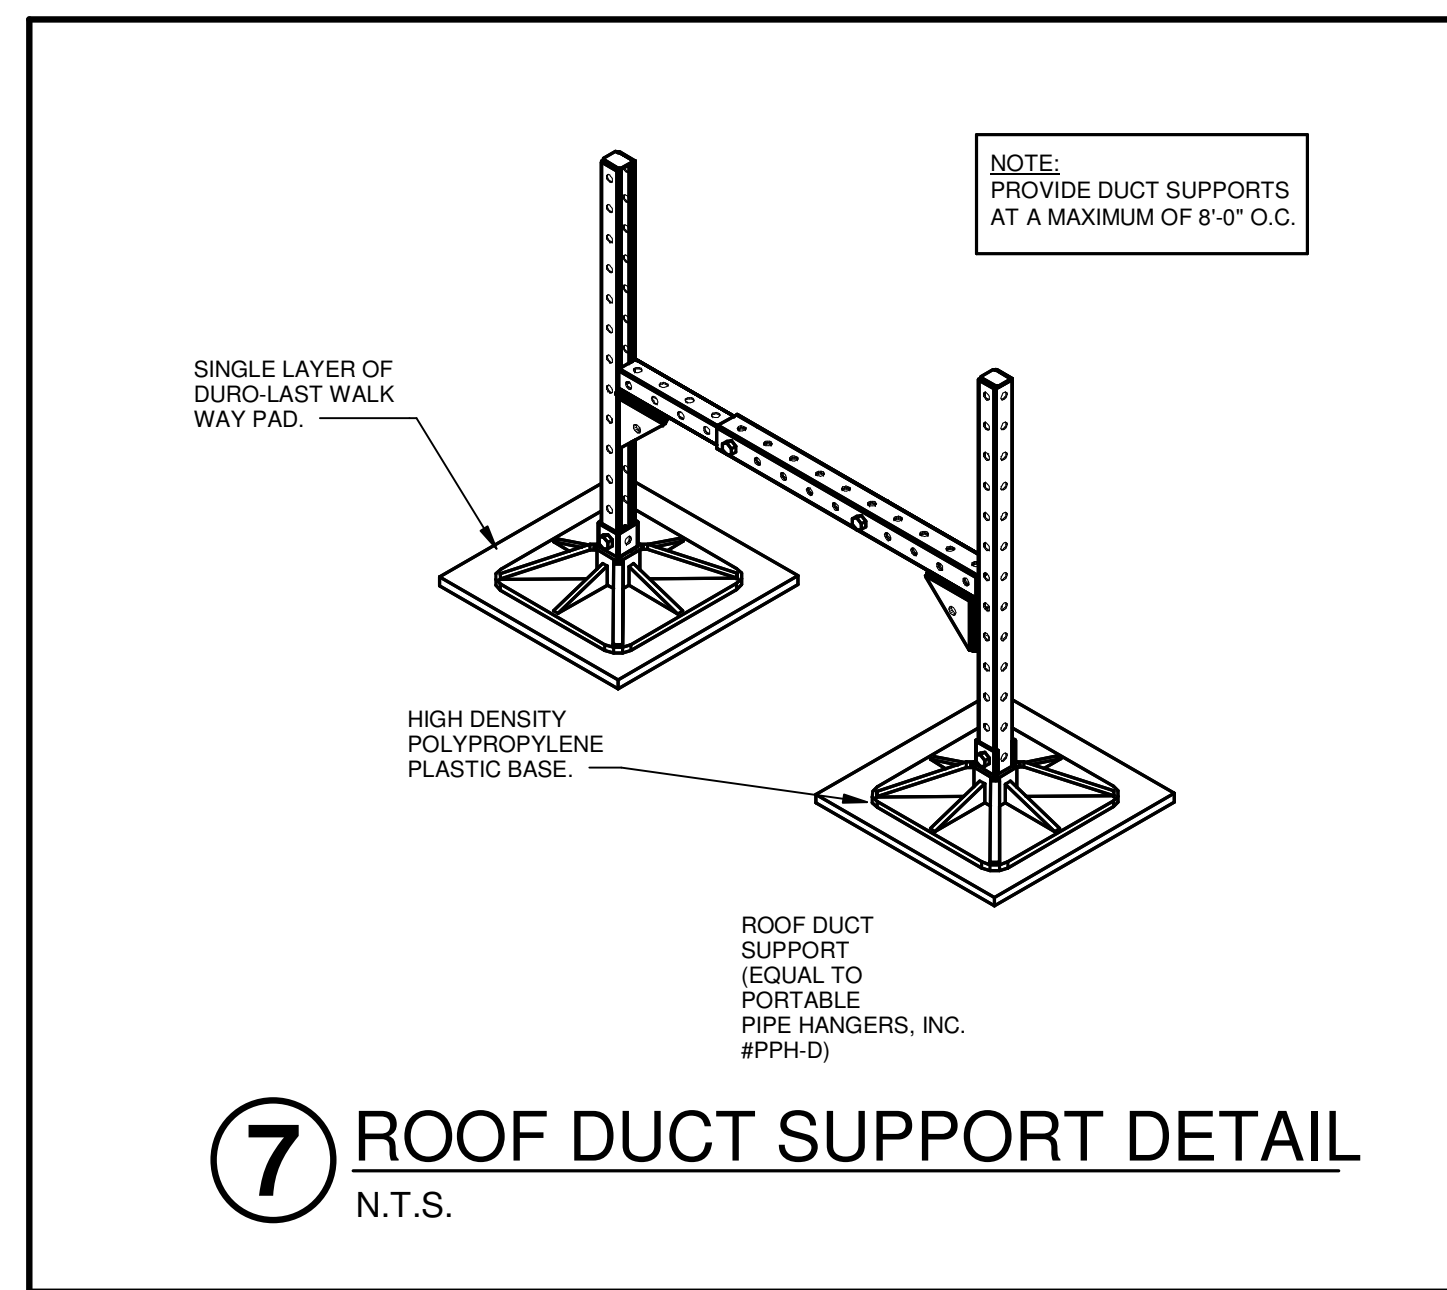

ADDITION AND RENOVATION TO PLEASANT VALLEY COUNTRY CLUB

CLUBHOUSE
1 PLEASANT VALLEY DRIVE
LITTLE ROCK, ARKANSAS 72212

REVISIONS

PROJECT NO. 21075
DATE: June 21, 2023

HVAC DETAILS
M3.03-A