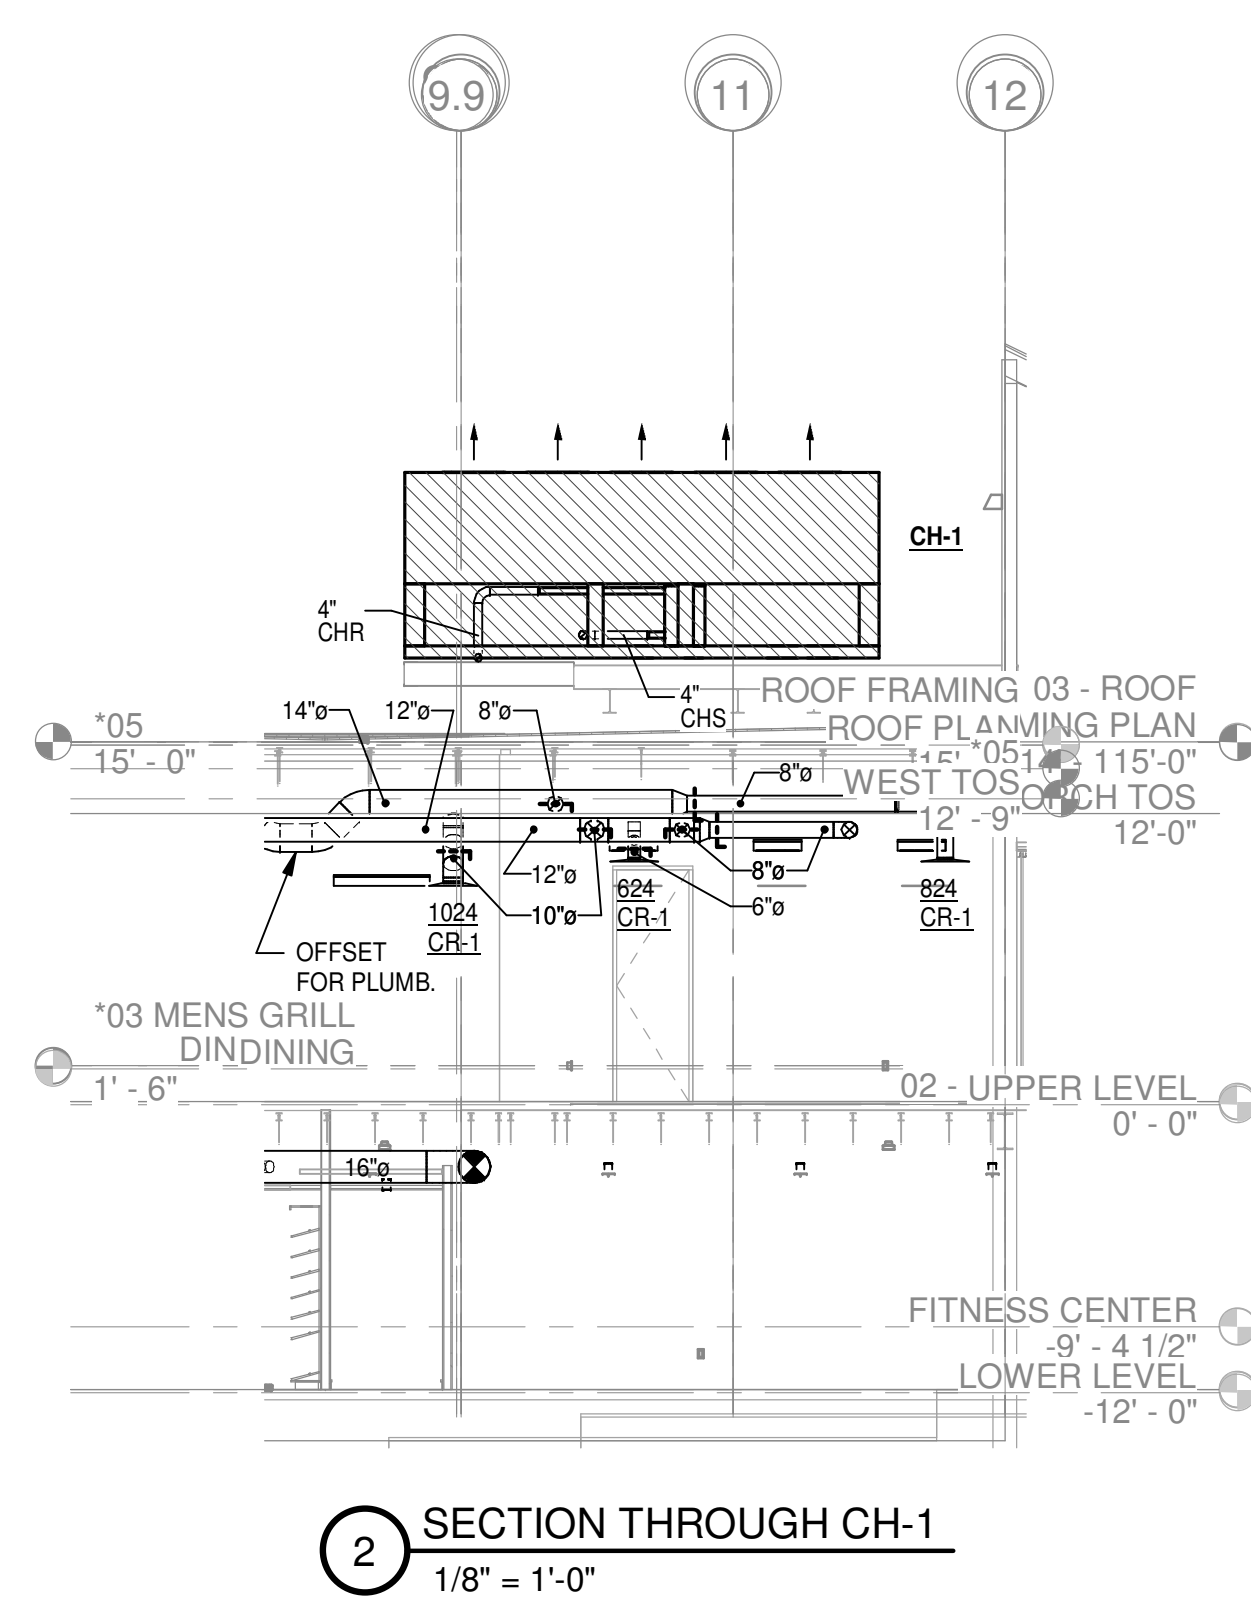

ADDITION AND RENOVATION TO PLEASANT VALLEY COUNTRY CLUB

CLUBHOUSE
1 PLEASANT VALLEY DRIVE
LITTLE ROCK, ARKANSAS 72212

REVISIONS

PROJECT NO.
21075
DATE:
June 21, 2023

HVAC SECTIONS
M2.01-A