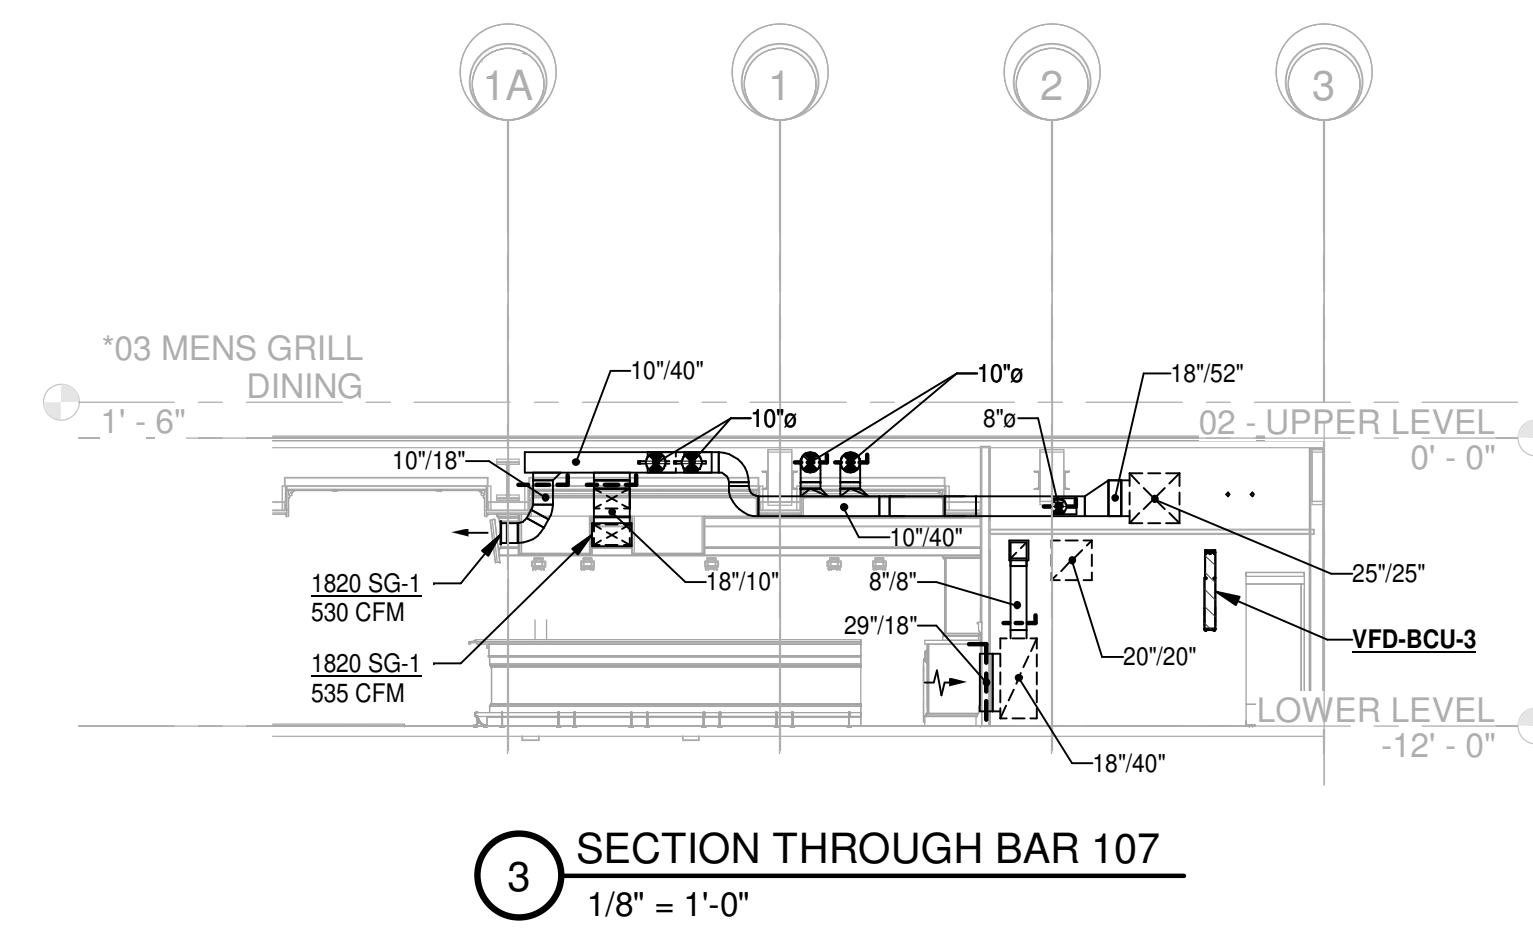

ADDITION AND RENOVATION TO PLEASANT VALLEY COUNTRY CLUB

CLUBHOUSE
1 PLEASANT VALLEY DRIVE
LITTLE ROCK, ARKANSAS 72212

REVISIONS

PROJECT NO.
21075
DATE:
June 21, 2023

HVAC SECTIONS
M2.01-A