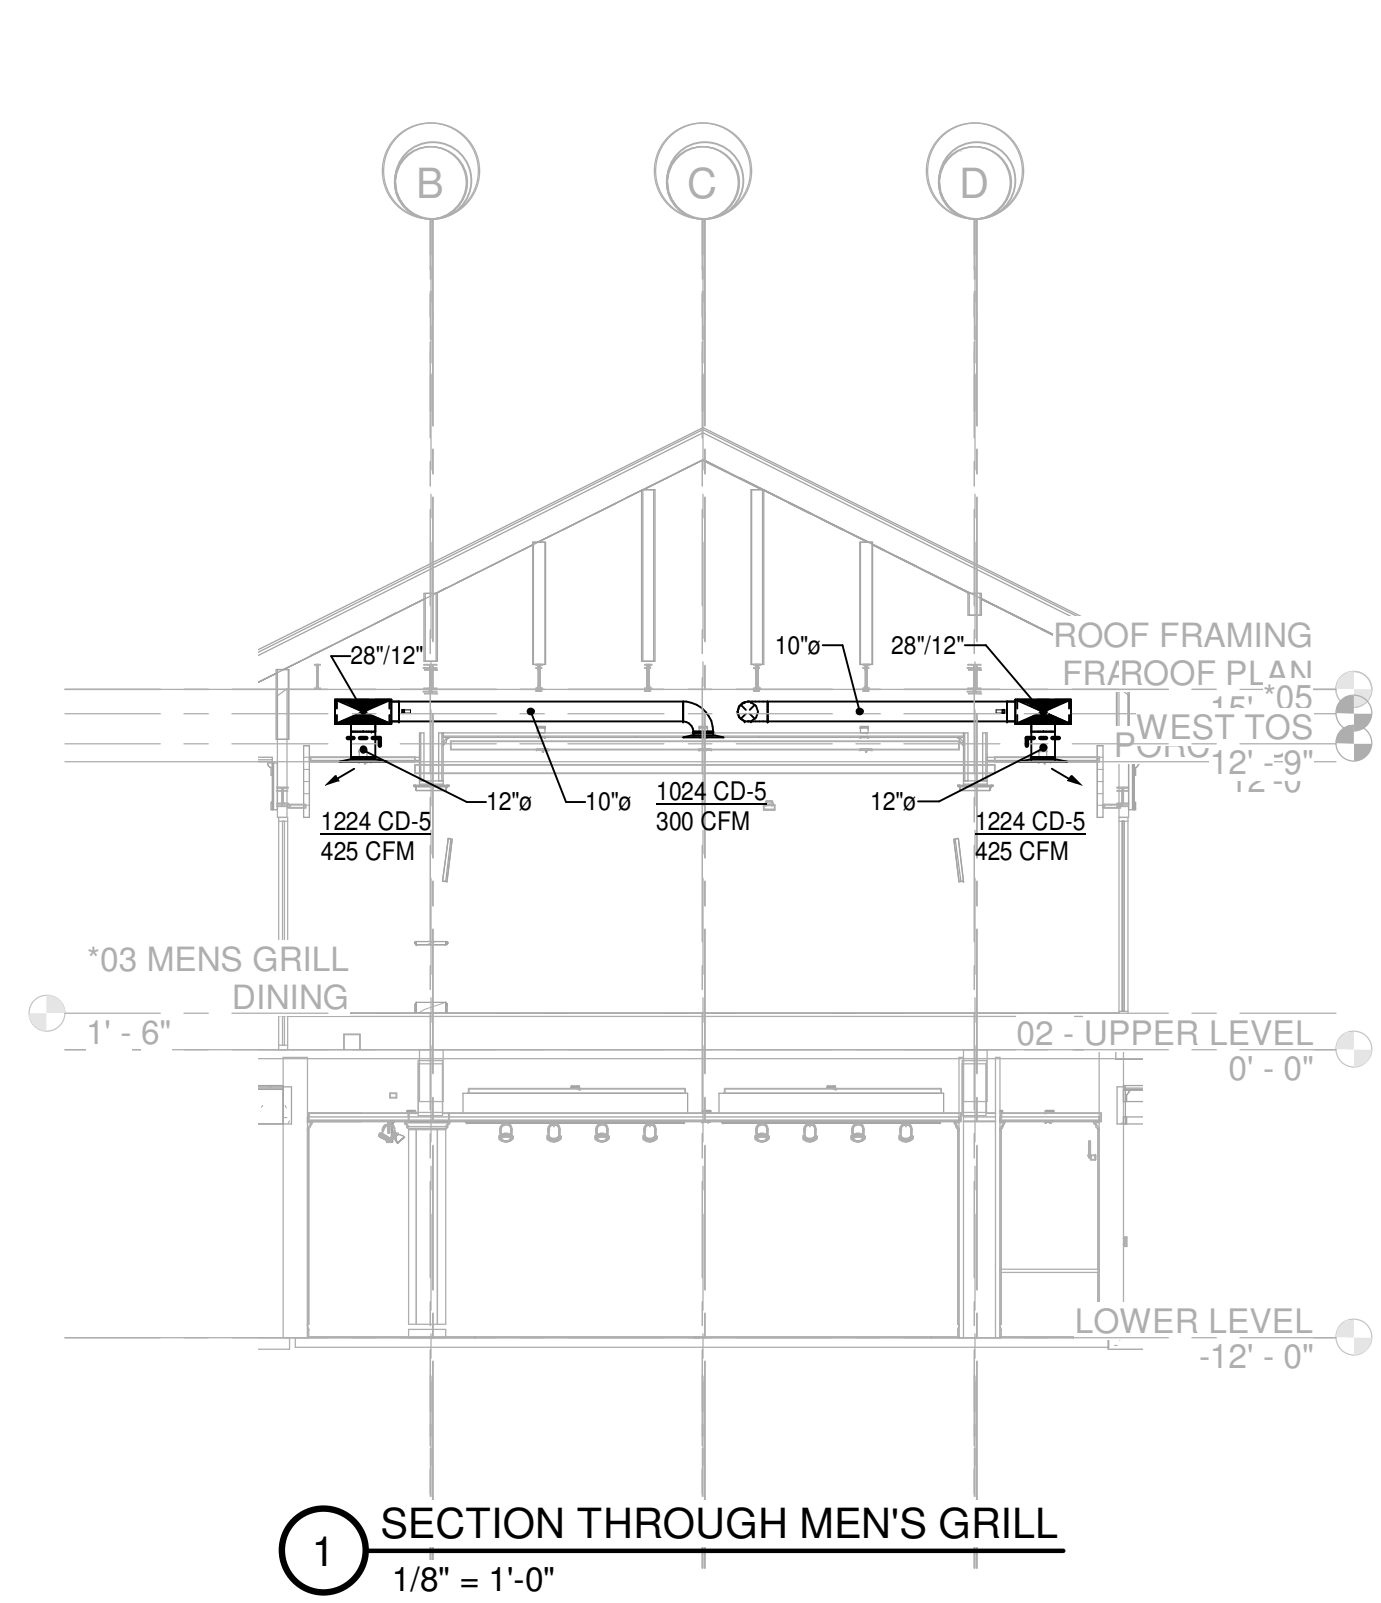

ADDITION AND RENOVATION TO PLEASANT VALLEY COUNTRY CLUB

CLUBHOUSE
1 PLEASANT VALLEY DRIVE
LITTLE ROCK, ARKANSAS 72212

REVISIONS

PROJECT NO.
21075
DATE:
June 21, 2023

HVAC SECTIONS
M2.01-A