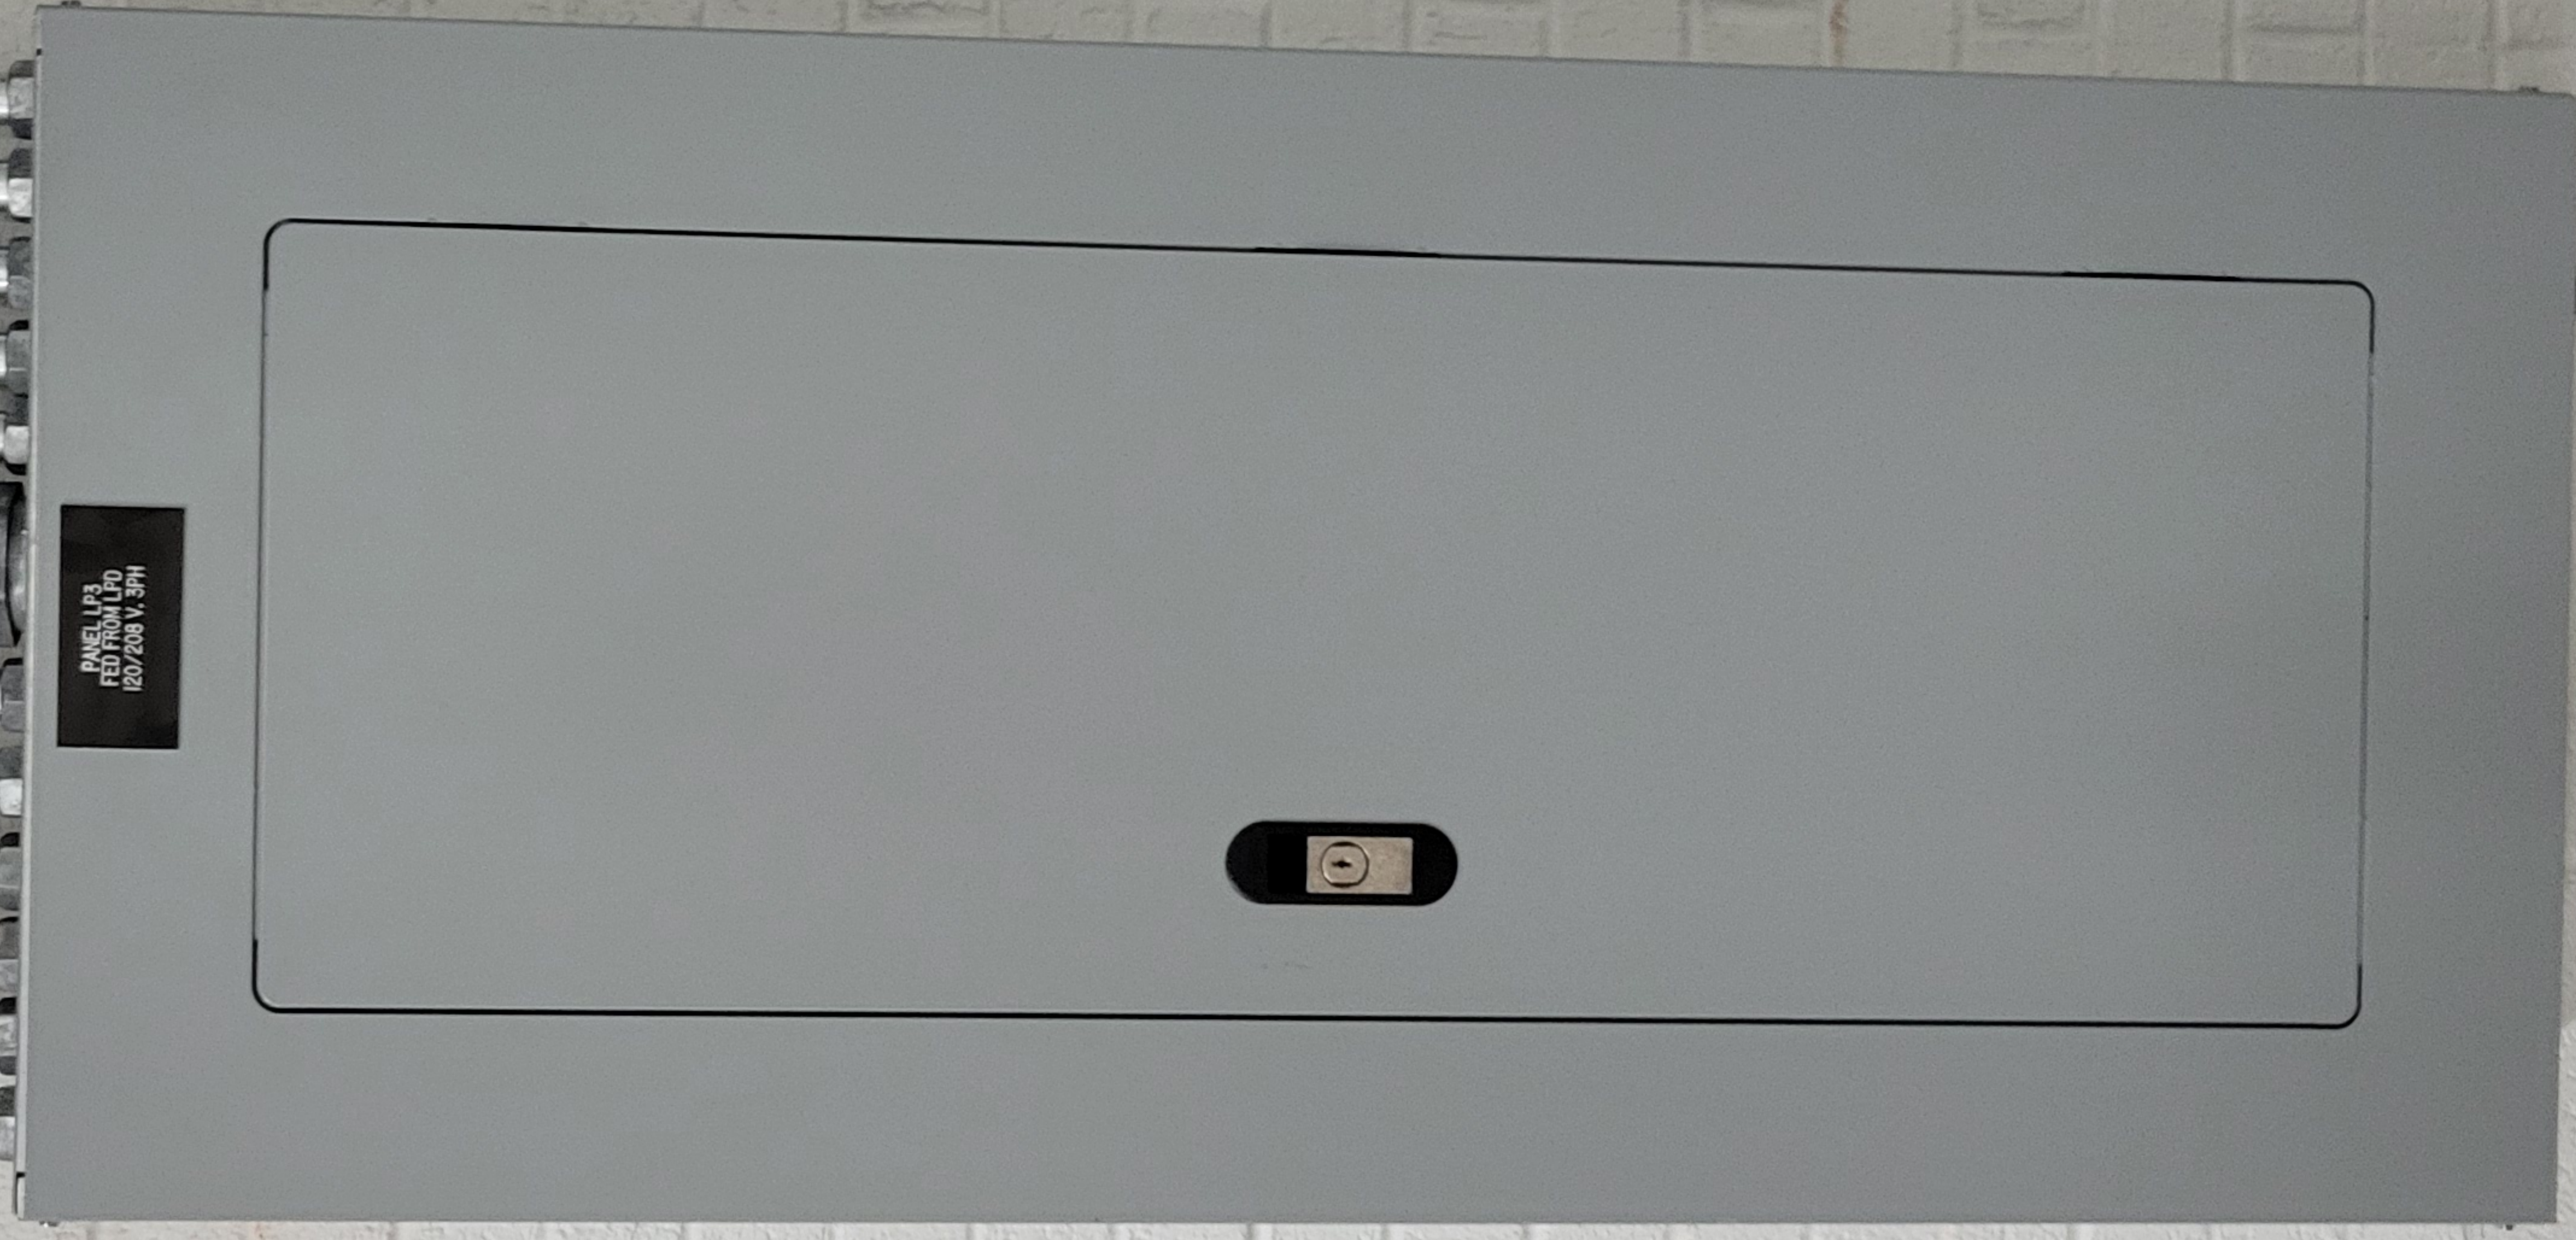

ANELUP
E27203 V 50H