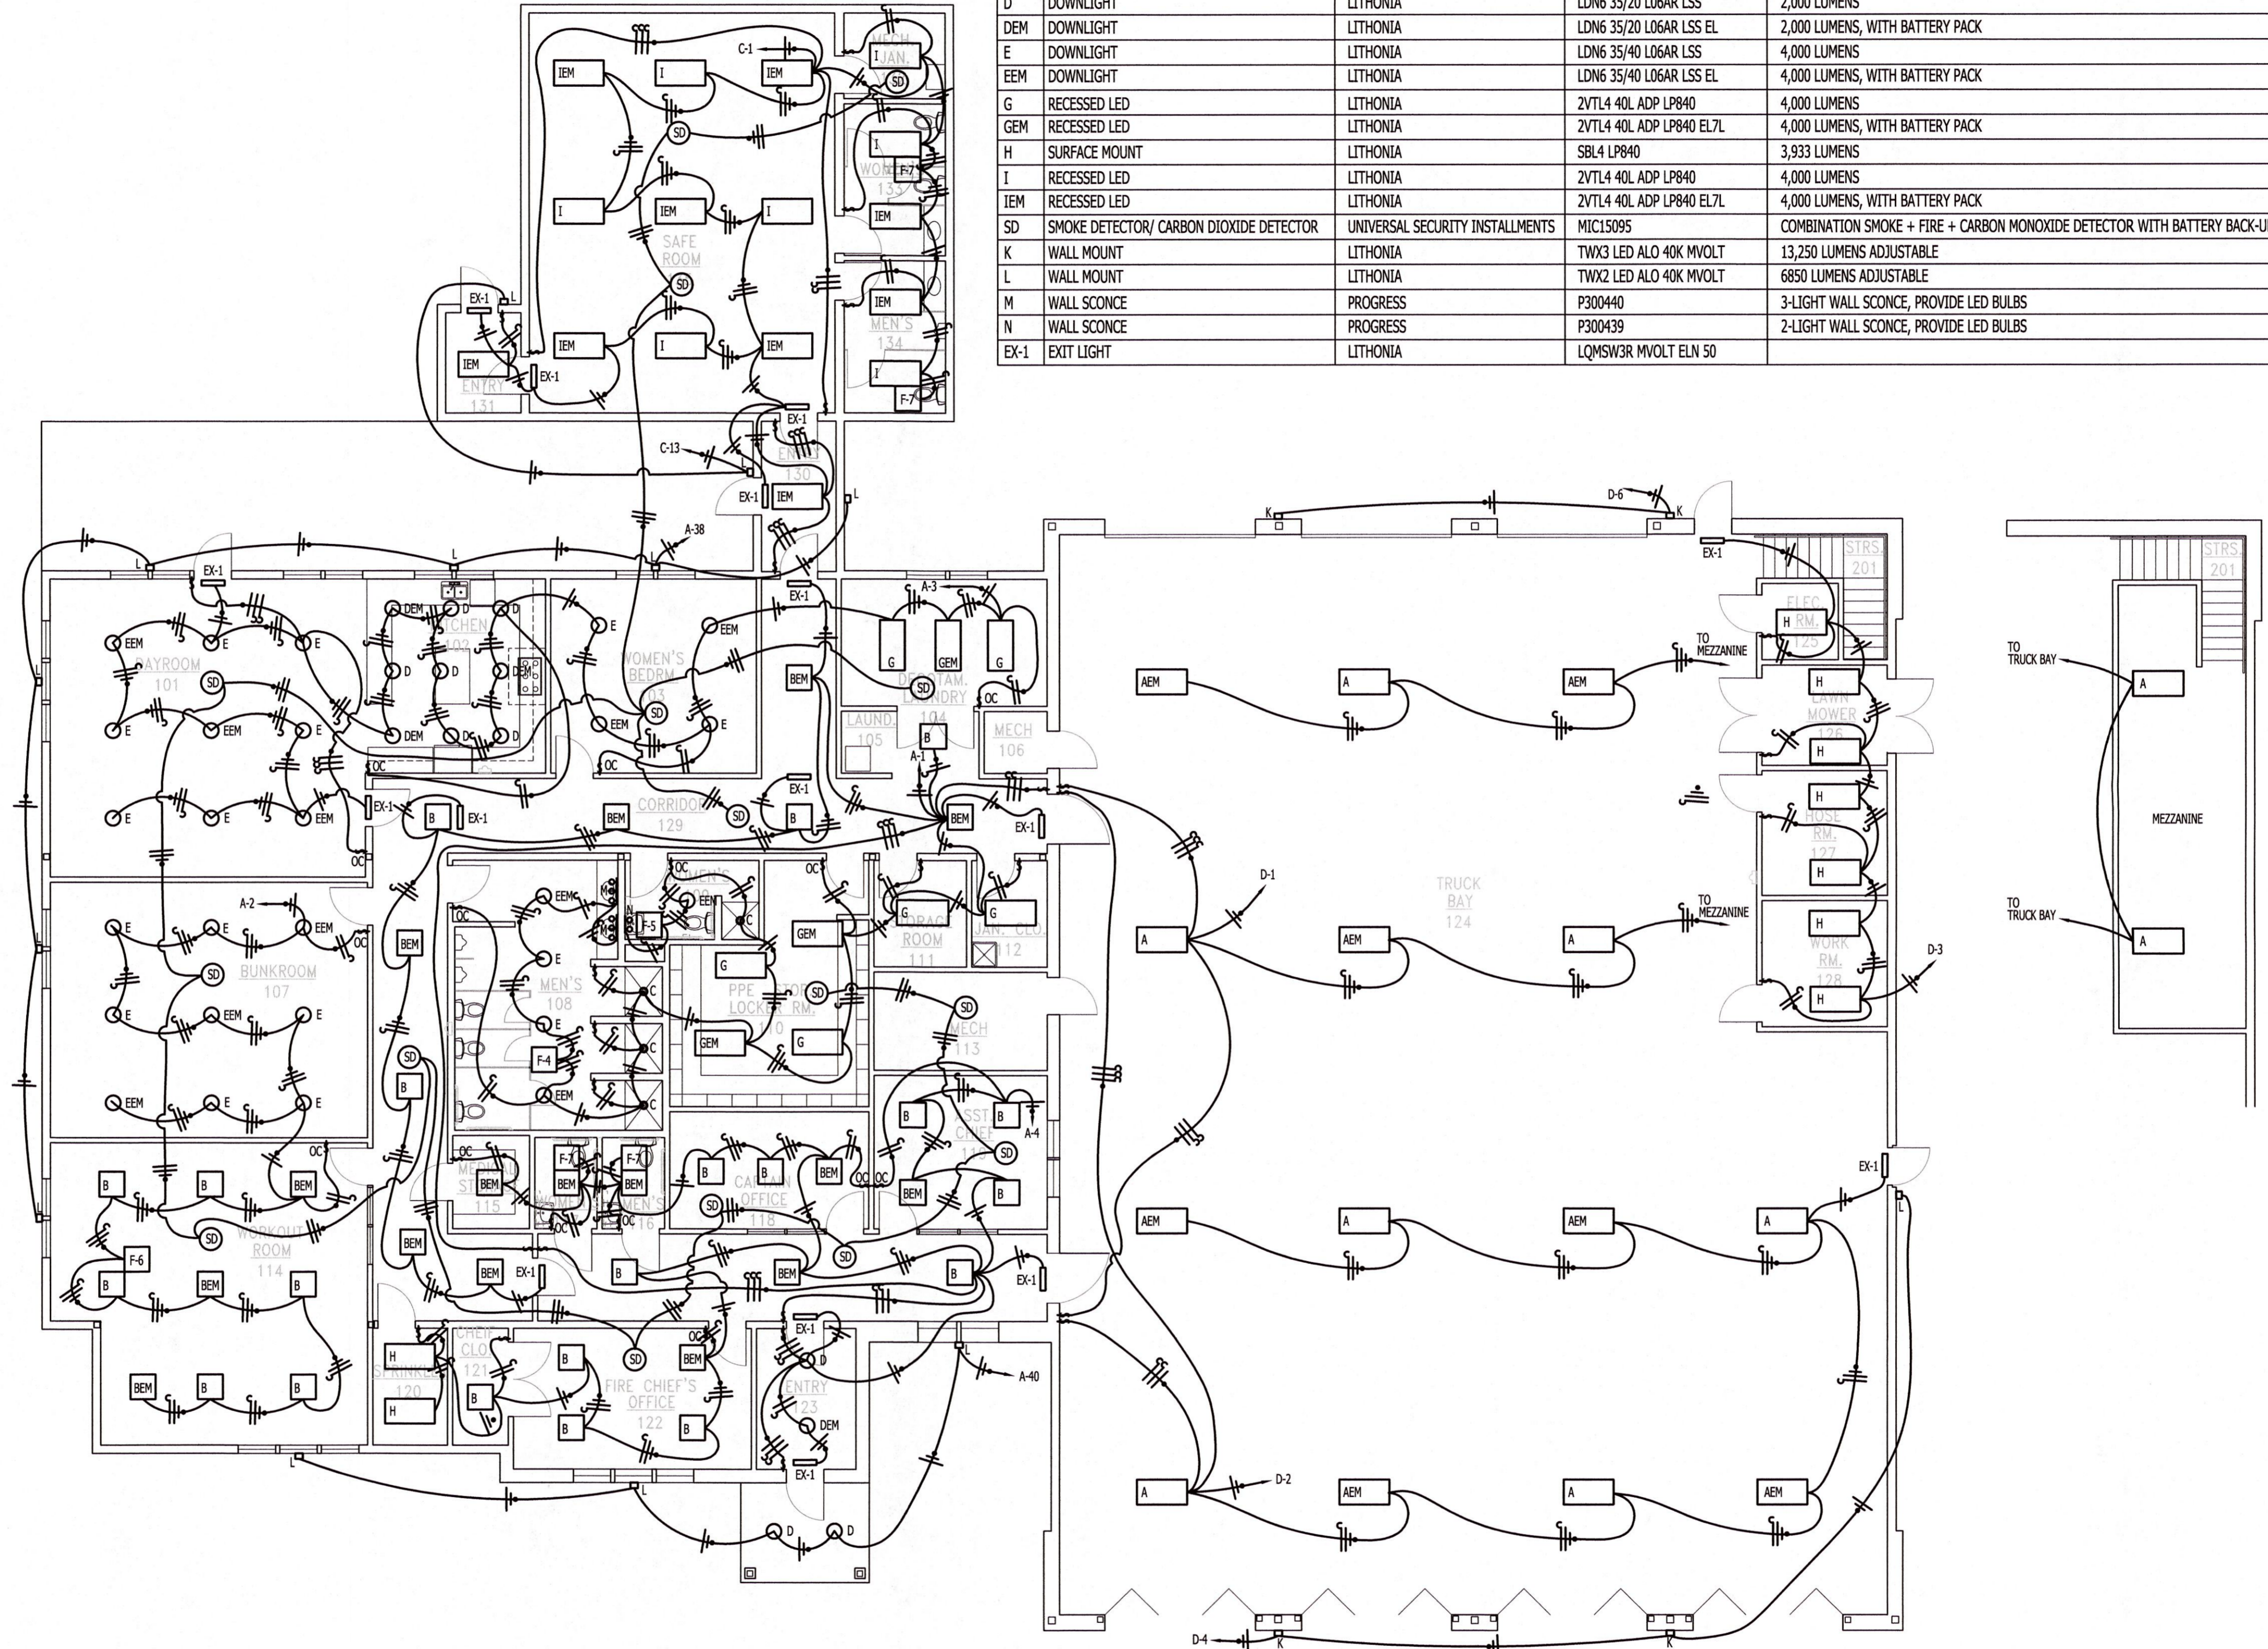

LIGHTING SCHEDULE				
MARK	DESCRIPTION	MANUFACTURER	MODEL	REMARKS
A	HIGH BAY LED	LITHONIA	IBL 24L WD SD125 LP840	24,000 LUMENS, WIDE DISTRIBUTION
AEM	HIGH BAY LED	LITHONIA	IBL 24L WD SD 125 LP840 12412	24,000 LUMENS, WIDE DISTRIBUTION, WITH BATTERY PACK
B	RECESSED LED	LITHONIA	2VTL2 48L ADP LP840	4,800 LUMENS
BEM	RECESSED LED	LITHONIA	2VTL2 48L ADP LP840 EL7L	4,800 LUMENS, WITH BATTERY PACK
C	DOWNLIGHT	LITHONIA	LDN6 30/15 L06AR LSS	1,500 LUMENS, WET LOCATION
D	DOWNLIGHT	LITHONIA	LDN6 35/20 L06AR LSS	2,000 LUMENS
DEM	DOWNLIGHT	LITHONIA	LDN6 35/20 L06AR LSS EL	2,000 LUMENS, WITH BATTERY PACK
E	DOWNLIGHT	LITHONIA	LDN6 35/40 L06AR LSS	4,000 LUMENS
EEM	DOWNLIGHT	LITHONIA	LDN6 35/40 L06AR LSS EL	4,000 LUMENS, WITH BATTERY PACK
G	RECESSED LED	LITHONIA	2VTL4 40L ADP LP840	4,000 LUMENS
GEM	RECESSED LED	LITHONIA	2VTL4 40L ADP LP840 EL7L	4,000 LUMENS, WITH BATTERY PACK
H	SURFACE MOUNT	LITHONIA	SBL4 LP840	3,933 LUMENS
I	RECESSED LED	LITHONIA	2VTL4 40L ADP LP840	4,000 LUMENS
IEM	RECESSED LED	LITHONIA	2VTL4 40L ADP LP840 EL7L	4,000 LUMENS, WITH BATTERY PACK
SD	SMOKE DETECTOR/ CARBON DIOXIDE DETECTOR	UNIVERSAL SECURITY INSTALLMENTS	MIC15095	COMBINATION SMOKE + FIRE + CARBON MONOXIDE DETECTOR WITH BATTERY BACK-UP. INTERCONNECT ALL DETECTORS.
K	WALL MOUNT	LITHONIA	TWX3 LED ALO 40K MVOLT	13,250 LUMENS ADJUSTABLE
L	WALL MOUNT	LITHONIA	TWX2 LED ALO 40K MVOLT	6850 LUMENS ADJUSTABLE
M	WALL SCONCE	PROGRESS	P300440	3-LIGHT WALL SCONCE, PROVIDE LED BULBS
N	WALL SCONCE	PROGRESS	P300439	2-LIGHT WALL SCONCE, PROVIDE LED BULBS
EX-1	EXIT LIGHT	LITHONIA	LQMSW3R MVOLT ELN 50	

LIGHTING PLAN
 SCALE: 1/8" = 1'-0"

LIGHTING PLAN

I:\192.168.1.254\Miller-Newell\DavidD\2023\22-003 TRUMANN FIRE STATION\2023-04-04 - DD Drawings\AF01.dwg, 8/7/2023 7:33:12 AM, DWG To PDF.pc3